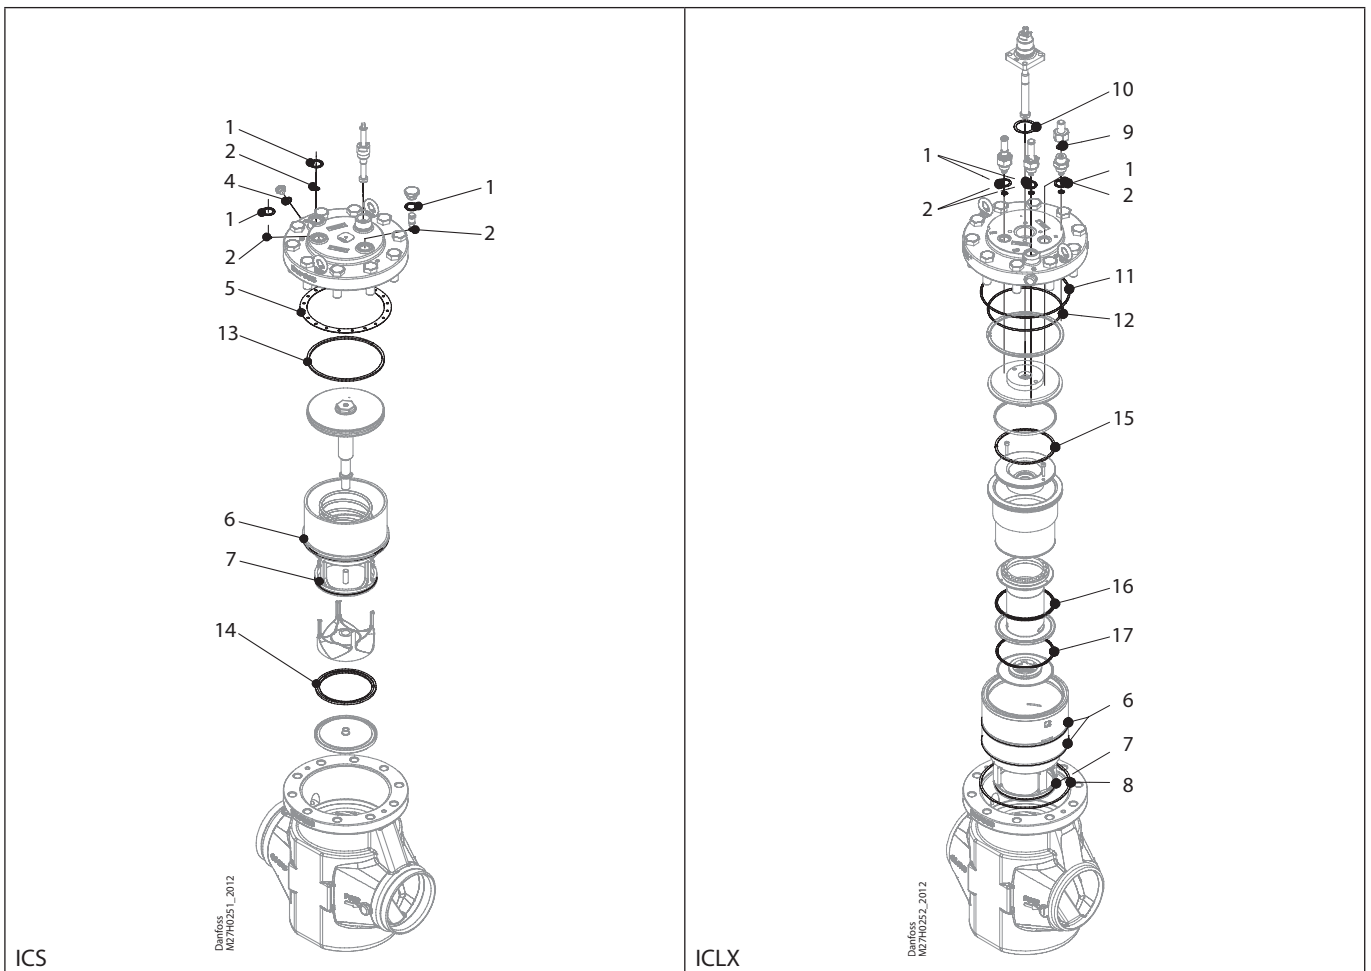

Installation guide – Spare parts and accessories

Repair kit | Code number 027H7204
ICS, size 125 / ICLX, size 125

<p>1 = Fibre</p> <p>Total no. = 3</p>	<p>2 = Al.</p> <p>Total no. = 3</p>	<p>4 = Alu.</p> <p>Total no. = 1</p>	<p>5 = Fibre</p> <p>Total no. = 1</p>	<p>6 = Al.</p> <p>Total no. = 2</p>	<p>7 = Al.</p> <p>Total no. = 1</p>
<p>8 = Fibre</p> <p>Total no. = 1</p>	<p>9 = Alu.</p> <p>Total no. = 1</p>	<p>10 = Fibre</p> <p>Total no. = 1</p>	<p>11 = Al.</p> <p>Total no. = 1</p>	<p>12 = Al.</p> <p>Total no. = 1</p>	<p>13 = Steel</p> <p>Total no. = 1</p>
<p>14 = PTFE</p> <p>Total no. = 1</p>	<p>15 = Steel</p> <p>Total no. = 1</p>	<p>16 = PTFE</p> <p>Total no. = 1</p>	<p>17 = PTFE</p> <p>Total no. = 1</p>		