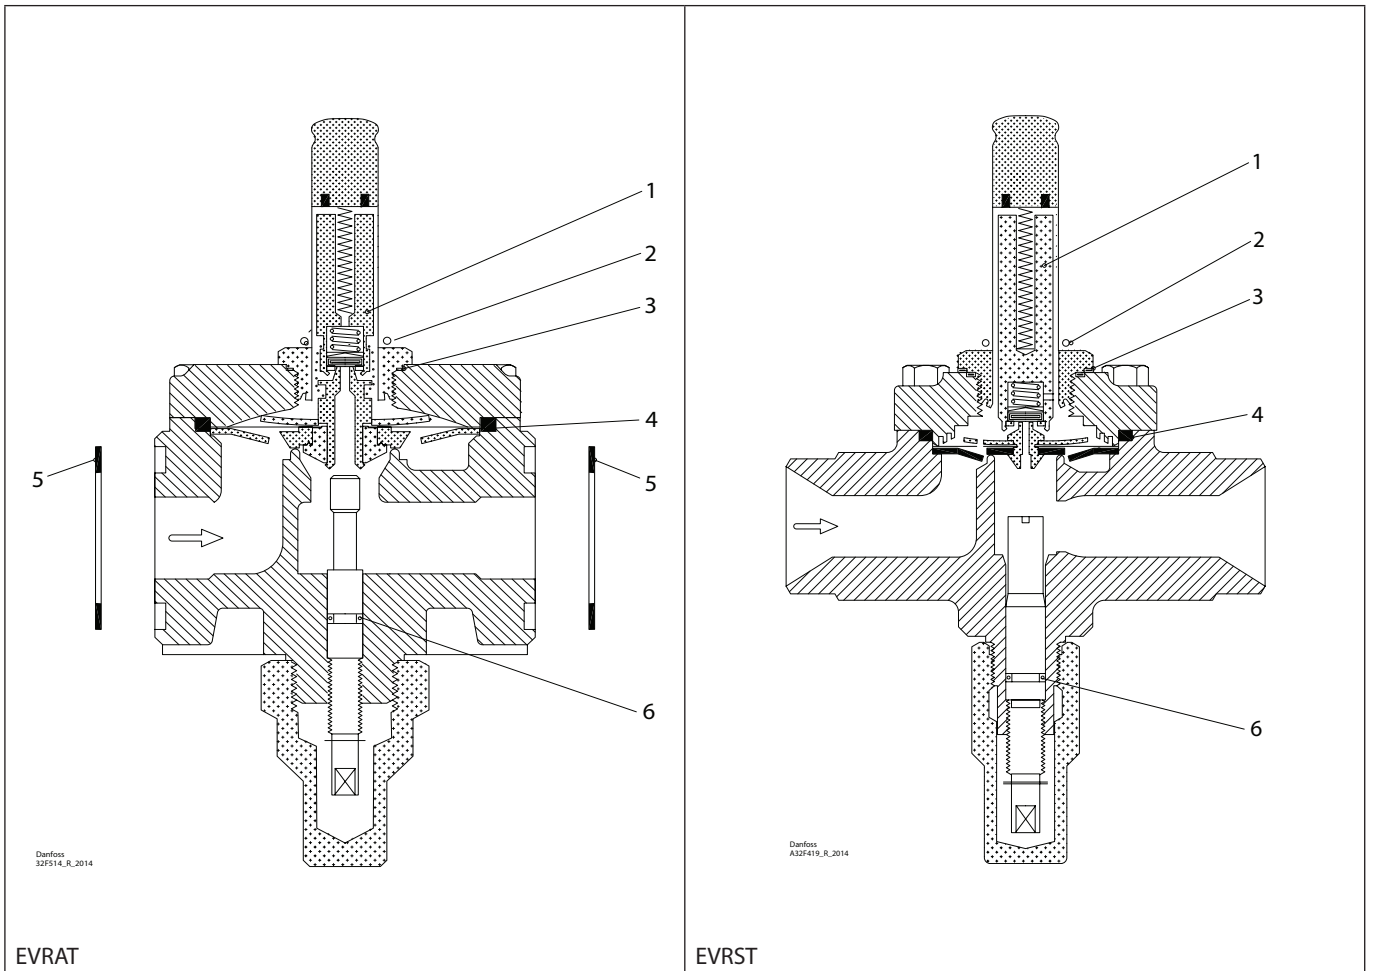

Installation guide – Spare parts and accessories

Repair kit | Code number 032F2345
EVRAT and EVRST, size 20

<p>1</p> <p>Ø38 mm Ø1.5"</p> <p>Total no. = 1</p>	<p>2</p> <p>Ø14 mm Ø0.56"</p> <p>Total no. = 1</p>	<p>3</p> <p>Ø27 mm Ø1.04"</p> <p>Total no. = 1</p>	<p>4</p> <p>Ø64 mm Ø2.52"</p> <p>Total no. = 1</p>	<p>5</p> <p>Ø39 mm Ø1.54"</p> <p>Total no. = 2</p>
<p>6</p> <p>Ø5 mm Ø0.2"</p> <p>Total no. = 1</p>				