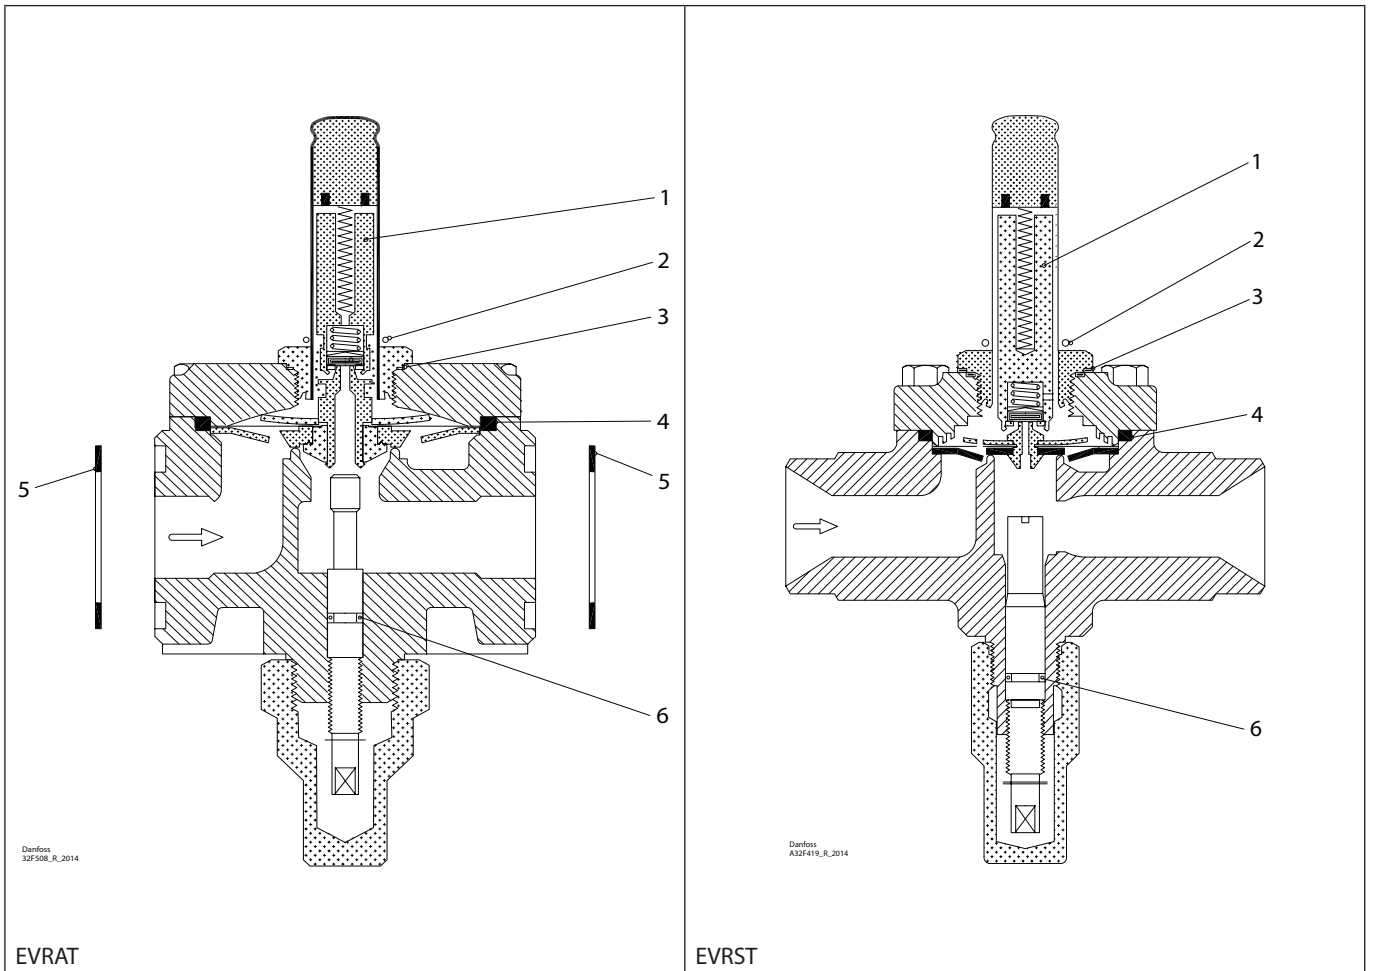

Installation guide – Spare parts and accessories

Repair kit | Code number 032F2344
EVRAT and EVRST, size 15

<p>1</p> <p>Ø31 mm Ø1.22"</p> <p>Total no. = 1</p>	<p>2</p> <p>Ø14 mm Ø0.56"</p> <p>Total no. = 1</p>	<p>3</p> <p>Ø27 mm Ø1.04"</p> <p>Total no. = 1</p>	<p>4</p> <p>Ø49 mm Ø1.92"</p> <p>Ø32 mm Ø1.26"</p> <p>Total no. = 1</p>	<p>5</p> <p>Ø32 mm Ø1.26"</p> <p>Total no. = 2</p>
<p>6</p> <p>Ø5 mm Ø0.2"</p> <p>Total no. = 1</p>				