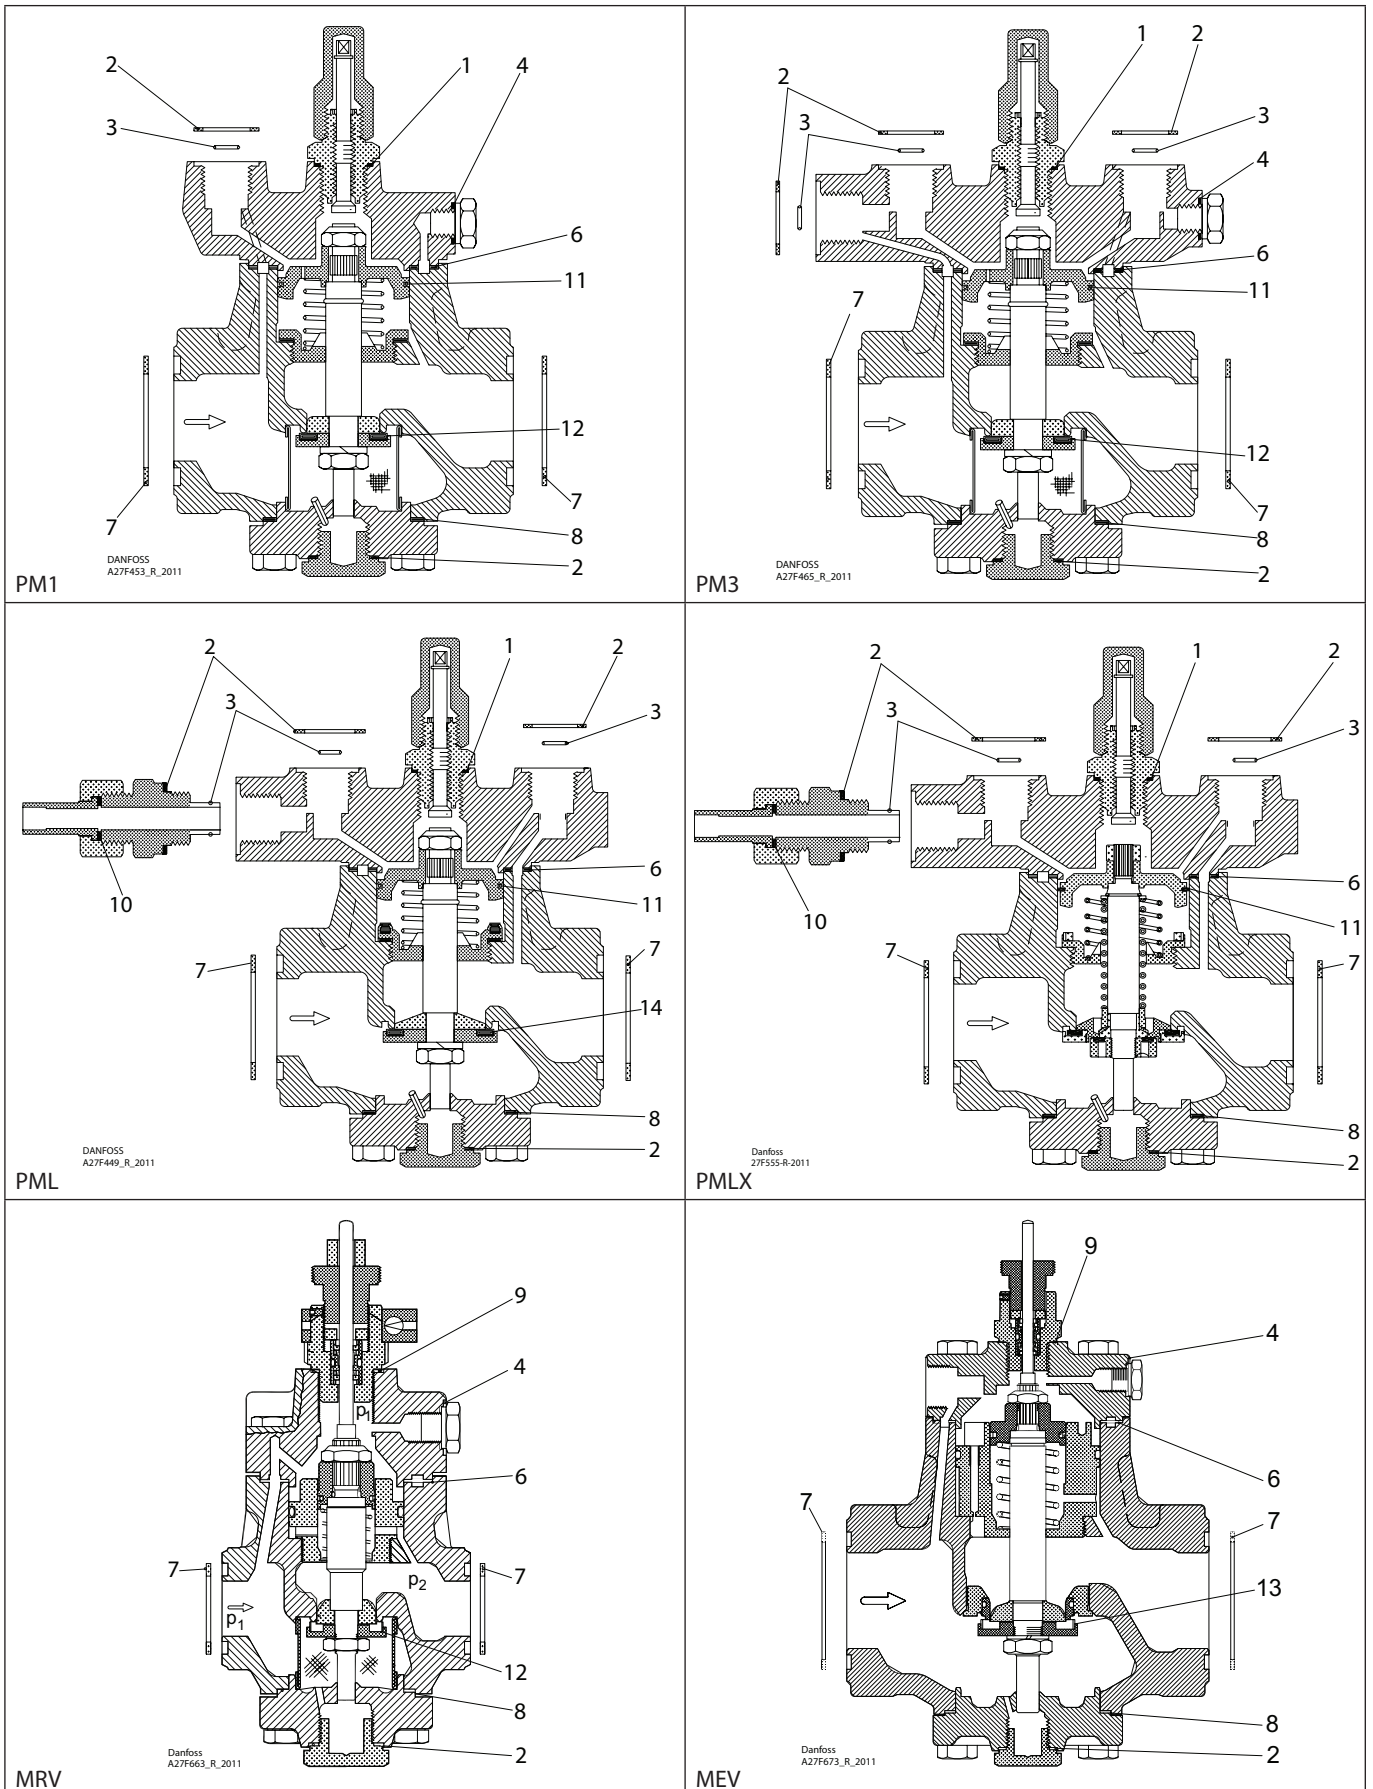

Installation guide – Spare parts and accessories

Repair kit | Code number 027F3152

PM, PML/X, MRV, size 32 | MEV, PMFH/L, size 125

<p>1 = Alu.</p> <p>$\varnothing 26 \text{ mm}$ $\varnothing 1.02''$</p> <p>Total no. = 1</p>	<p>2 = Fibre</p> <p>$\varnothing 33 \text{ mm}$ $\varnothing 1.28''$</p> <p>Total no. = 4</p>	<p>3 = Alu.</p> <p>$\varnothing 9 \text{ mm}$ $\varnothing 0.36''$</p> <p>Total no. = 3</p>	<p>4 = Alu.</p> <p>$\varnothing 18 \text{ mm}$ $\varnothing 0.70''$</p> <p>Total no. = 1</p>	<p>5 = Alu.</p> <p>$\varnothing 14 \text{ mm}$ $\varnothing 0.55''$</p> <p>Total no. = 1</p>	<p>6 = Fibre</p> <p>$\varnothing 85 \text{ mm}$ $\varnothing 3.35''$</p> <p>Total no. = 1</p>
<p>7 = Fibre</p> <p>$\varnothing 58 \text{ mm}$ $\varnothing 2.28''$</p> <p>Total no. = 2</p>	<p>8 = Fibre</p> <p>$\varnothing 70 \text{ mm}$ $\varnothing 2.76''$</p> <p>Total no. = 1</p>	<p>9 = Alu.</p> <p>$\varnothing 32 \text{ mm}$ $\varnothing 1.26''$</p> <p>Total no. = 1</p>	<p>10 = Alu.</p> <p>$\varnothing 22 \text{ mm}$ $\varnothing 0.87''$</p> <p>Total no. = 1</p>	<p>11 = Alu.</p> <p>$\varnothing 60 \text{ mm}$ $\varnothing 2.36''$</p> <p>Total no. = 1</p>	<p>12 = Fibre</p> <p>$\varnothing 35 \text{ mm}$ $\varnothing 1.28''$</p> <p>$\varnothing 39 \text{ mm}$ $\varnothing 1.53''$</p> <p>Total no. = 1</p>
<p>13 = Alu.</p> <p>$\varnothing 21 \text{ mm}$ $\varnothing 0.83''$</p> <p>$\varnothing 28 \text{ mm}$ $\varnothing 1.1''$</p> <p>Total no. = 1</p>	<p>14 = Alu.</p> <p>$\varnothing 42 \text{ mm}$ $\varnothing 1.67''$</p> <p>$\varnothing 50 \text{ mm}$ $\varnothing 1.96''$</p> <p>Total no. = 1</p>				