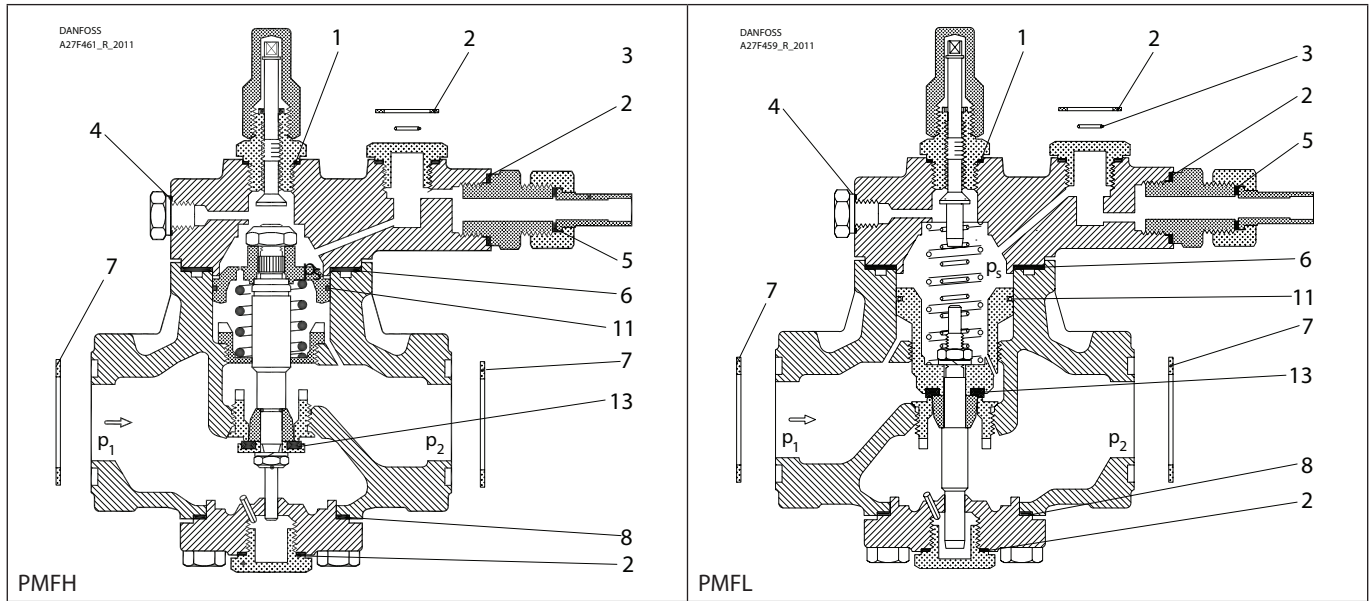

Installation guide – Spare parts and accessories

Repair kit | Code number 027F3152

PM, PML/X, MRV, size 32 | MEV, PMFH/L, size 125

<p>1 = Alu.</p> <p>$\varnothing 26 \text{ mm}$ $\varnothing 1.02''$</p> <p>Total no. = 1</p>	<p>2 = Fibre</p> <p>$\varnothing 33 \text{ mm}$ $\varnothing 1.28''$</p> <p>Total no. = 4</p>	<p>3 = Alu.</p> <p>$\varnothing 9 \text{ mm}$ $\varnothing 0.36''$</p> <p>Total no. = 3</p>	<p>4 = Alu.</p> <p>$\varnothing 18 \text{ mm}$ $\varnothing 0.70''$</p> <p>Total no. = 1</p>	<p>5 = Alu.</p> <p>$\varnothing 14 \text{ mm}$ $\varnothing 0.55''$</p> <p>Total no. = 1</p>	<p>6 = Fibre</p> <p>$\varnothing 85 \text{ mm}$ $\varnothing 3.35''$</p> <p>Total no. = 1</p>
<p>7 = Fibre</p> <p>$\varnothing 58 \text{ mm}$ $\varnothing 2.28''$</p> <p>Total no. = 2</p>	<p>8 = Fibre</p> <p>$\varnothing 70 \text{ mm}$ $\varnothing 2.76''$</p> <p>Total no. = 1</p>	<p>9 = Alu.</p> <p>$\varnothing 32 \text{ mm}$ $\varnothing 1.26''$</p> <p>Total no. = 1</p>	<p>10 = Alu.</p> <p>$\varnothing 22 \text{ mm}$ $\varnothing 0.87''$</p> <p>Total no. = 1</p>	<p>11 = Alu.</p> <p>$\varnothing 60 \text{ mm}$ $\varnothing 2.36''$</p> <p>Total no. = 1</p>	<p>12 = Fibre</p> <p>$\varnothing 35 \text{ mm}$ $\varnothing 1.28''$</p> <p>$\varnothing 39 \text{ mm}$ $\varnothing 1.53''$</p> <p>Total no. = 1</p>
<p>13 = Alu.</p> <p>$\varnothing 21 \text{ mm}$ $\varnothing 0.83''$</p> <p>$\varnothing 28 \text{ mm}$ $\varnothing 1.1''$</p> <p>Total no. = 1</p>	<p>14 = Alu.</p> <p>$\varnothing 42 \text{ mm}$ $\varnothing 1.67''$</p> <p>$\varnothing 50 \text{ mm}$ $\varnothing 1.96''$</p> <p>Total no. = 1</p>				