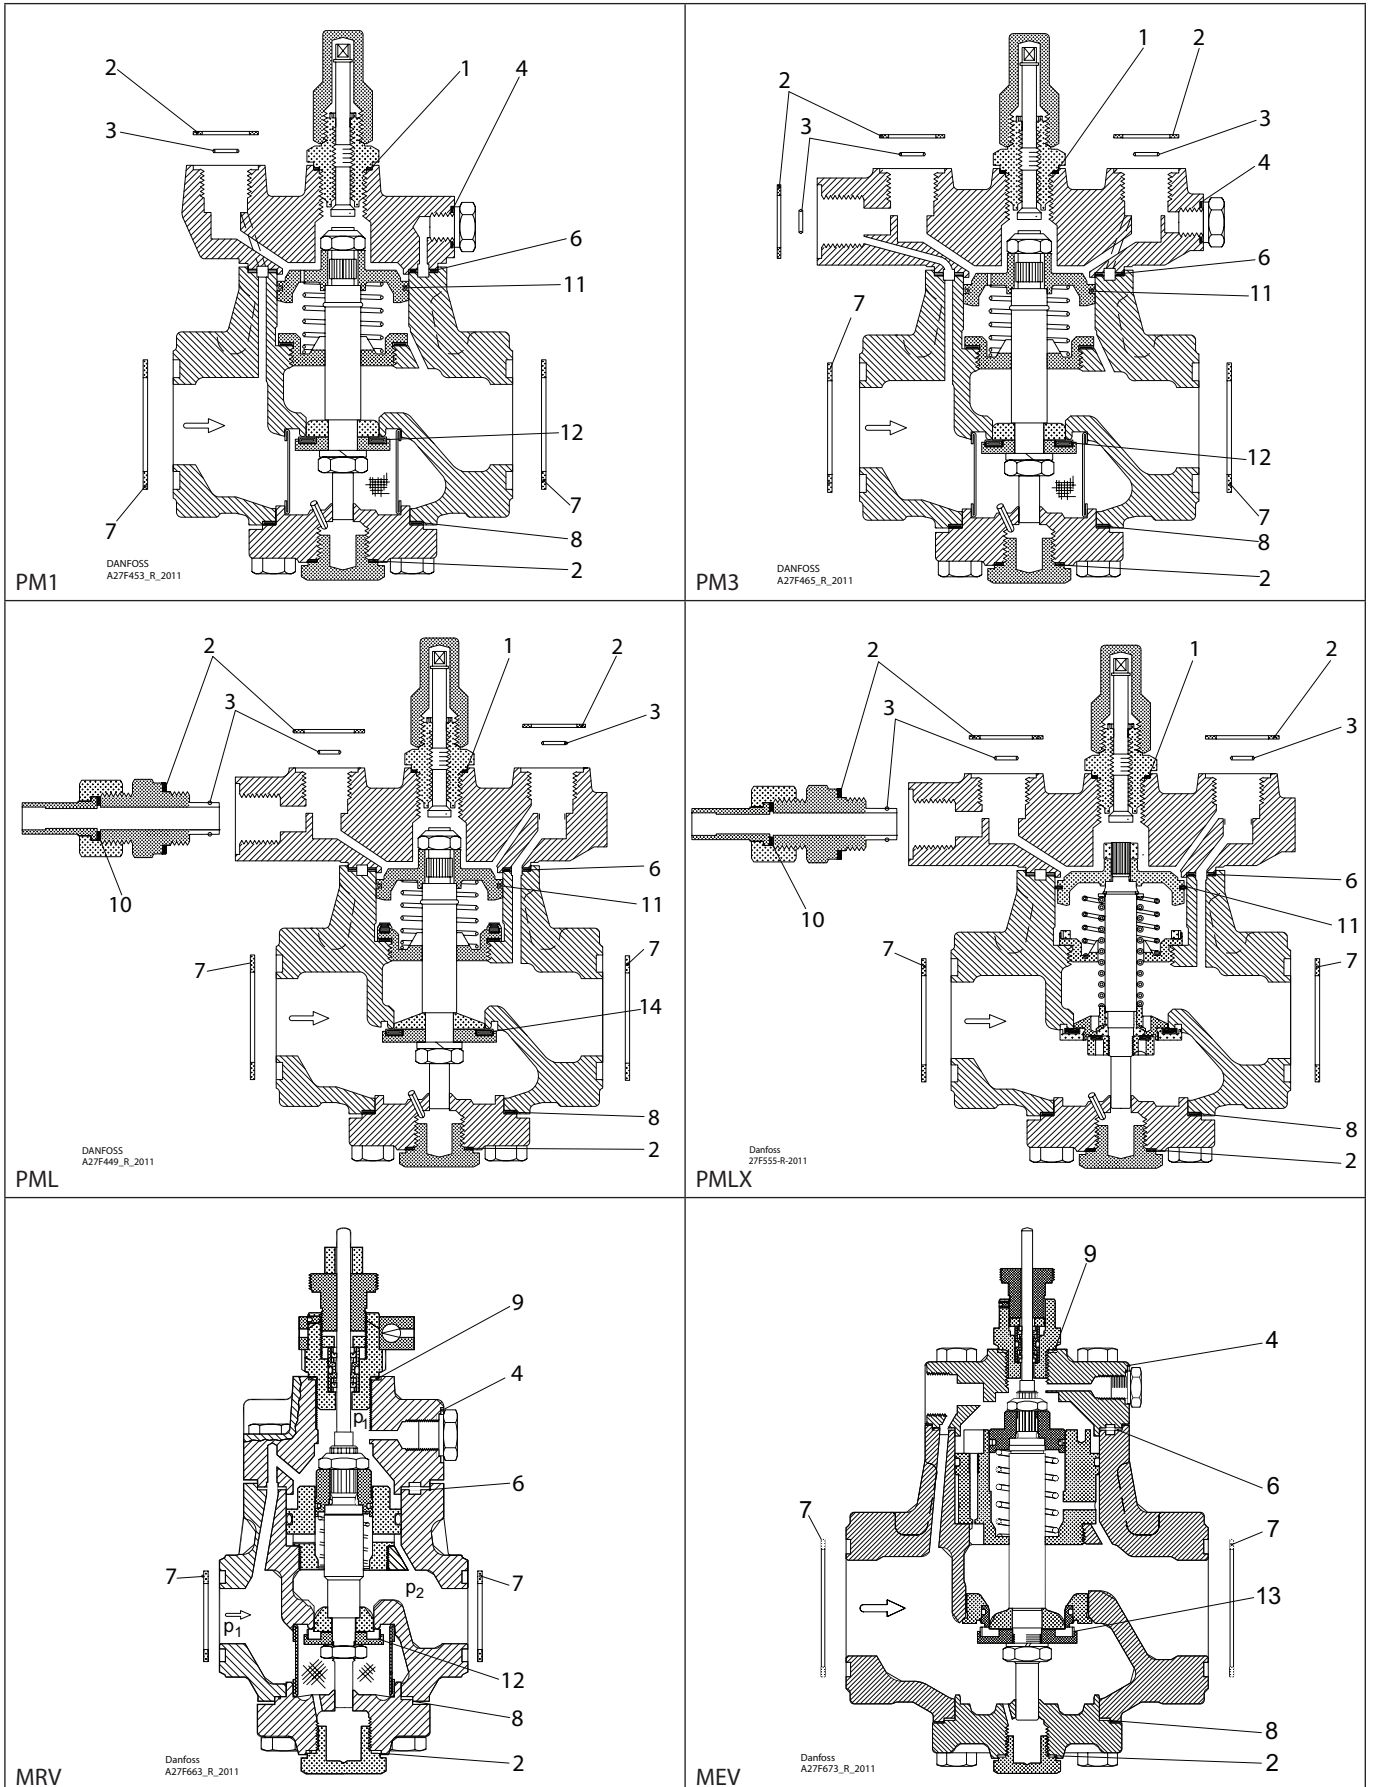

Installation guide – Spare parts and accessories

Repair kit | Code number 027F3155
 PM, PML/X, MRV, size 65 | MEV, PMFH, size 500

<p>1</p> <p> = Alu.</p> <p>$\varnothing 26 \text{ mm}$ $\varnothing 1.02''$</p> <p>Total no. = 1</p>	<p>2</p> <p> = Fibre</p> <p>$\varnothing 33 \text{ mm}$ $\varnothing 1.28''$</p> <p>Total no. = 4</p>	<p>3</p> <p> = Alu.</p> <p>$\varnothing 9 \text{ mm}$ $\varnothing 0.36''$</p> <p>Total no. = 3</p>	<p>4</p> <p> = Alu.</p> <p>$\varnothing 18 \text{ mm}$ $\varnothing 0.70''$</p> <p>Total no. = 1</p>	<p>5</p> <p> = Alu.</p> <p>$\varnothing 14 \text{ mm}$ $\varnothing 0.55''$</p> <p>Total no. = 1</p>	<p>6</p> <p> = Fibre</p> <p>$\varnothing 127 \text{ mm}$ $\varnothing 5''$</p> <p>Total no. = 1</p>
<p>7</p> <p> = Fibre</p> <p>$\varnothing 87 \text{ mm}$ $\varnothing 3.43''$</p> <p>Total no. = 2</p>	<p>8</p> <p> = Fibre</p> <p>$\varnothing 112 \text{ mm}$ $\varnothing 4.41''$</p> <p>Total no. = 1</p>	<p>9</p> <p> = Alu.</p> <p>$\varnothing 32 \text{ mm}$ $\varnothing 1.26''$</p> <p>Total no. = 1</p>	<p>10</p> <p> = Alu.</p> <p>$\varnothing 22 \text{ mm}$ $\varnothing 0.87''$</p> <p>Total no. = 1</p>	<p>11</p> <p> = Alu.</p> <p>$\varnothing 100 \text{ mm}$ $\varnothing 3.94''$</p> <p>Total no. = 1</p>	<p>12</p> <p> = Fibre</p> <p>$\varnothing 65 \text{ mm}$ $\varnothing 2.57''$</p> <p>$\varnothing 73 \text{ mm}$ $\varnothing 2.89''$</p> <p>Total no. = 1</p>
<p>13</p> <p> = Alu.</p> <p>$\varnothing 42 \text{ mm}$ $\varnothing 1.67''$</p> <p>$\varnothing 50 \text{ mm}$ $\varnothing 1.97''$</p> <p>Total no. = 1</p>	<p>14</p> <p> = Alu.</p> <p>$\varnothing 76 \text{ mm}$ $\varnothing 3.01''$</p> <p>$\varnothing 86 \text{ mm}$ $\varnothing 3.38''$</p> <p>Total no. = 1</p>				