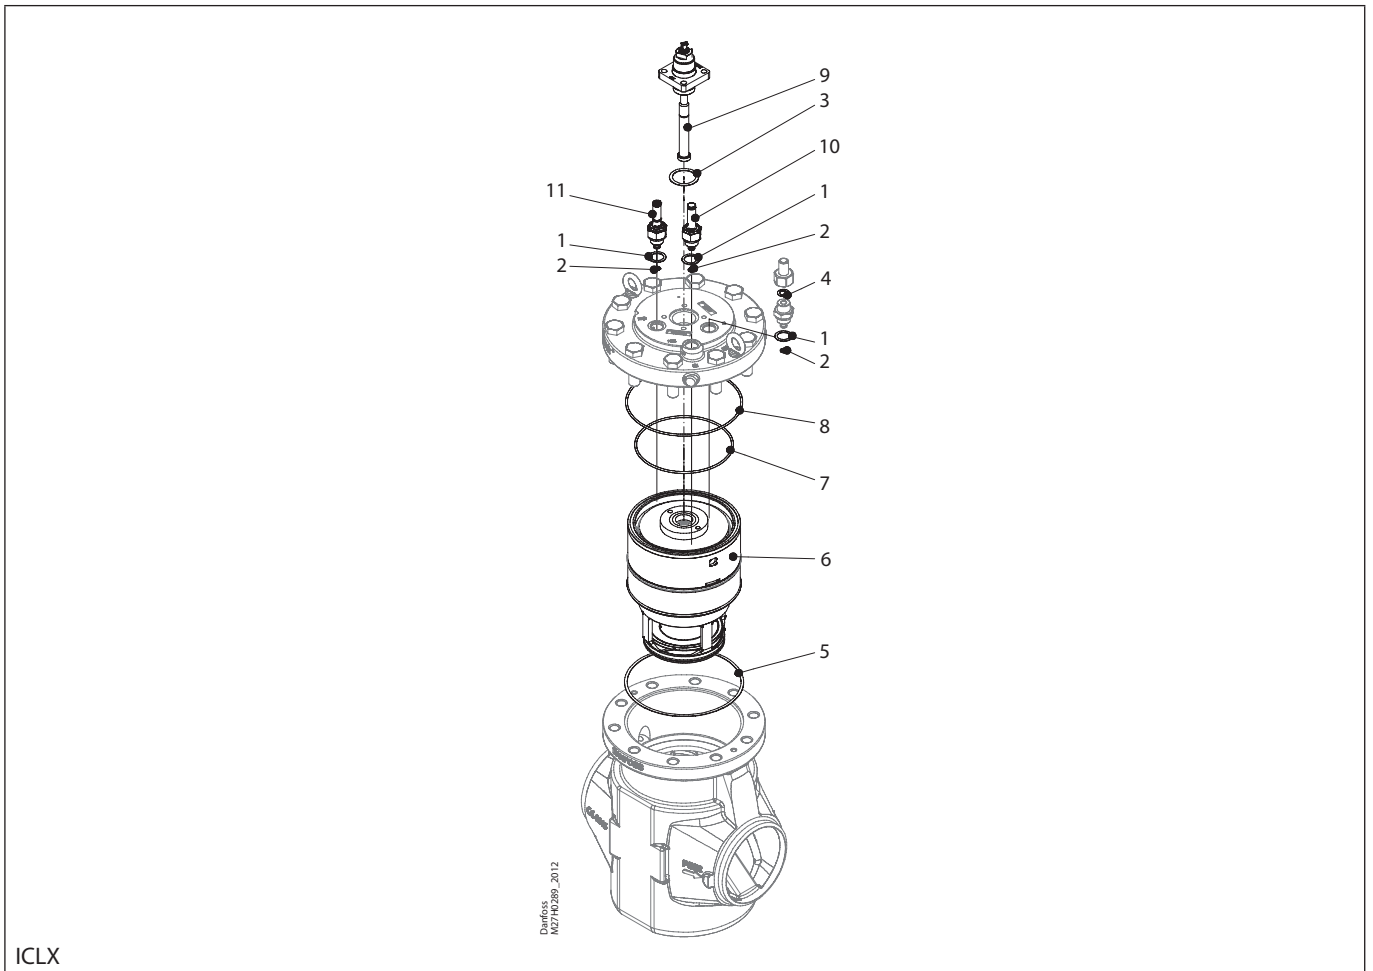

Installation guide – Spare parts and accessories

Overhaul kit | Code number 027H7222  
ICLX, size 125

ICLX

<p><b>1</b></p> <p> = Fibre</p> <p></p> <p>Total no. = 3</p>	<p><b>2</b></p> <p> = Fibre</p> <p></p> <p>Total no. = 3</p>	<p><b>3</b></p> <p> = Fibre</p> <p></p> <p>Total no. = 1</p>	<p><b>4</b></p> <p> = Alu.</p> <p></p> <p>Total no. = 1</p>	<p><b>5</b></p> <p> = Fibre</p> <p></p> <p>Total no. = 1</p>
<p><b>6</b></p> <p></p> <p>Total no. = 1</p>	<p><b>7</b></p> <p> = Fibre</p> <p></p> <p>Total no. = 1</p>	<p><b>8</b></p> <p> = Fibre</p> <p></p> <p>Total no. = 1</p>	<p><b>9</b></p> <p></p> <p>Total no. = 1</p>	<p><b>10</b></p> <p></p> <p>Total no. = 1</p>
<p><b>11</b></p> <p></p> <p>Total no. = 1</p>				