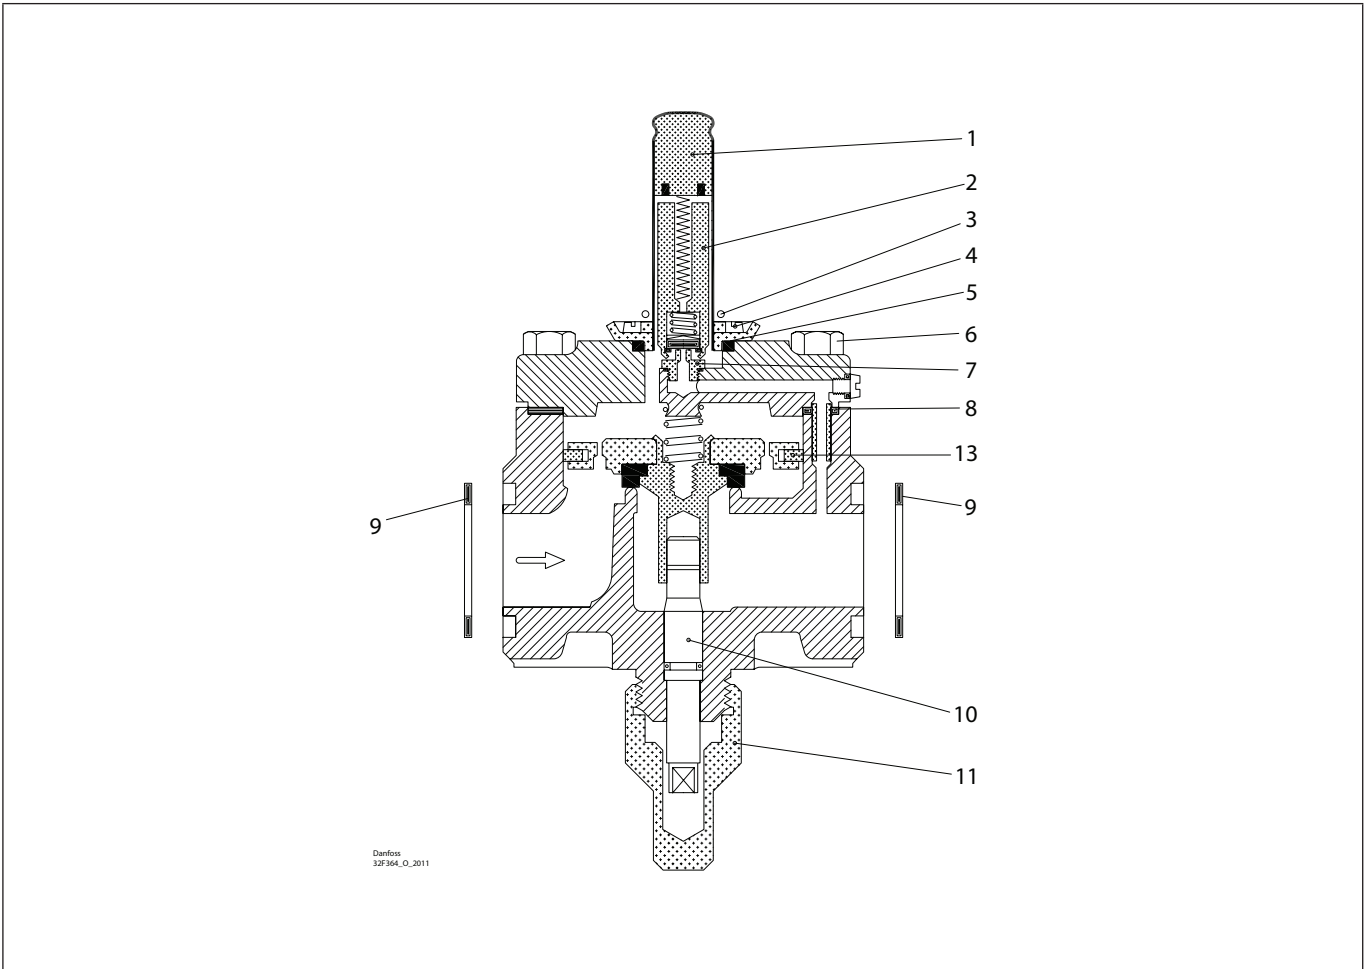

Installation guide – Spare parts and accessories

Overhaul kit | Code number 032F2218  
EVRA, size 25 (previous design)

<p><b>1</b></p> <p>Total no. = 1</p>	<p><b>2</b> For AC/DC</p> <p>Total no. = 1</p>	<p><b>3</b></p> <p>Total no. = 1</p>	<p><b>4</b></p> <p>Total no. = 4</p>	<p><b>5</b> = Rubber</p> <p>Total no. = 1</p>	<p><b>6</b></p> <p>Total no. = 4</p>
<p><b>7</b></p> <p>Total no. = 1</p>	<p><b>8</b> = Fibre</p> <p>Total no. = 1</p>	<p><b>9</b> = Fibre</p> <p>Total no. = 2</p>	<p><b>10</b></p> <p>Total no. = 1</p>	<p><b>11</b></p> <p>Total no. = 1</p>	<p><b>13</b></p> <p>Total no. = 1</p>