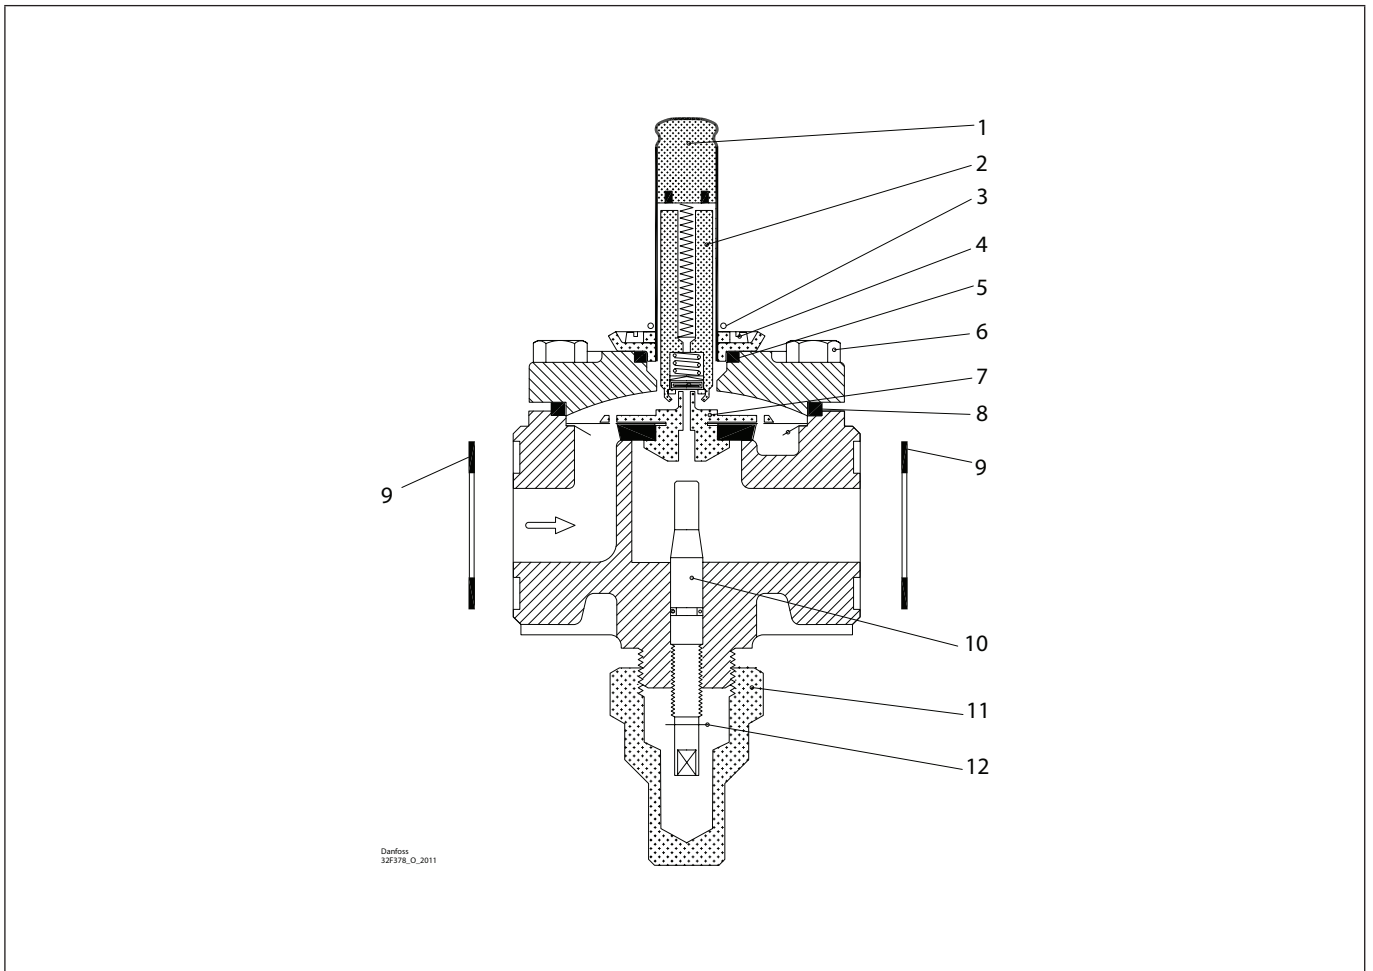

Installation guide – Spare parts and accessories

Overhaul kit | Code number 032F2210
EVRA, size 20 (previous design)

<p>1</p> <p>Total no. = 1</p>	<p>2 For AC/DC</p> <p>Total no. = 1</p>	<p>3</p> <p>Total no. = 1</p>	<p>4</p> <p>Total no. = 4</p>	<p>5 = Rubber</p> <p>Total no. = 1</p>	<p>6</p> <p>Total no. = 4</p>
<p>7</p> <p>Total no. = 1</p>	<p>8 = Rubber</p> <p>Total no. = 1</p>	<p>9 = Fibre</p> <p>Total no. = 2</p>	<p>10</p> <p>Total no. = 1</p>	<p>11</p> <p>Total no. = 1</p>	<p>12</p> <p>Total no. = 1</p>