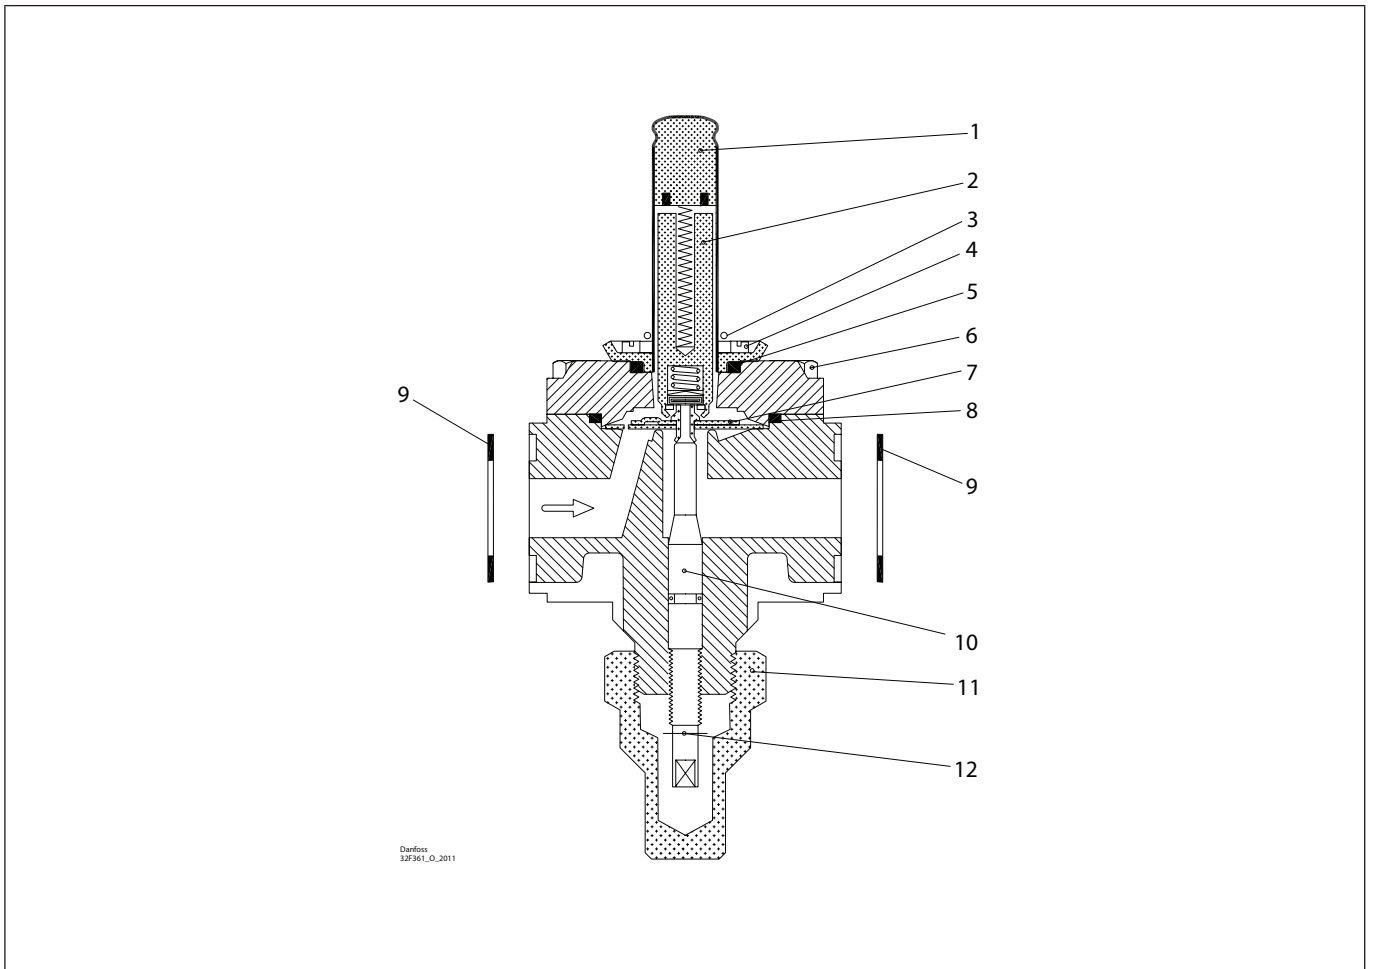

Installation guide – Spare parts and accessories

Overhaul kit | Code number 032F2202

EVRA, size 10 (previous design)

<p>1</p> <p>Total no. = 1</p>	<p>2 For AC/DC</p> <p>Total no. = 1</p>	<p>3</p> <p>Total no. = 1</p>	<p>4</p> <p>Total no. = 4</p>	<p>5 = Rubber</p> <p>Total no. = 1</p>	<p>6</p> <p>Total no. = 4</p>
<p>7</p> <p>Total no. = 1</p>	<p>8 = Rubber</p> <p>Total no. = 1</p>	<p>9 = Fibre</p> <p>Total no. = 2</p>	<p>10</p> <p>Total no. = 1</p>	<p>11</p> <p>Total no. = 1</p>	<p>12</p> <p>Total no. = 1</p>