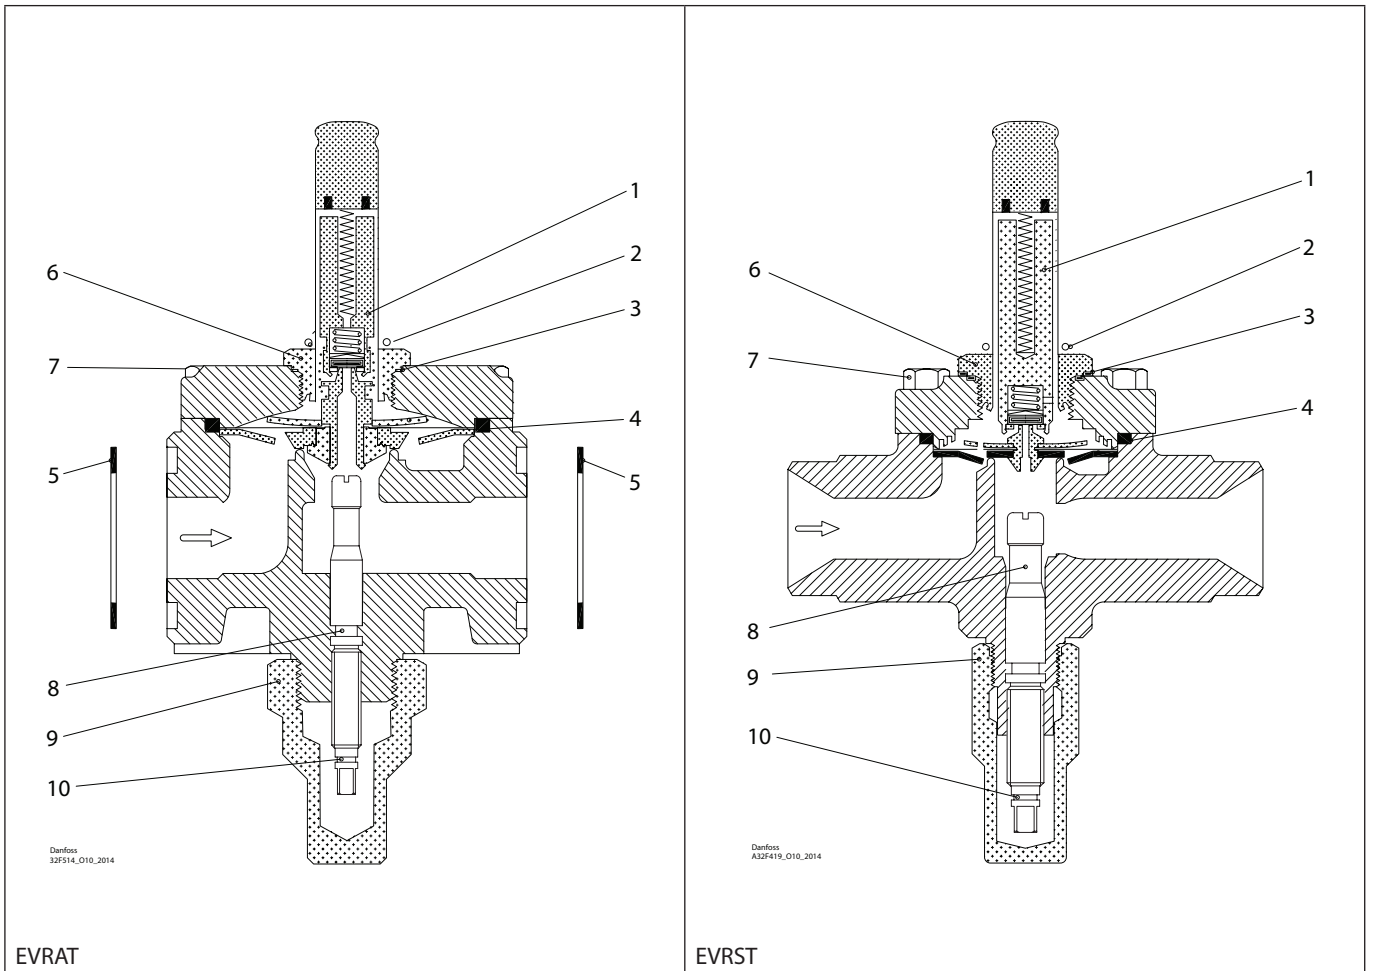

Installation guide – Spare parts and accessories

Overhaul kit | Code number 032F2348
EVRAT / EVRST, size 20

<p>1</p> <p>Ø31mm Ø1.22"</p> <p>Total no. = 1</p>	<p>2</p> <p>Ø14 mm Ø0.56"</p> <p>Total no. = 1</p>	<p>3</p> <p>Ø27 mm Ø1.04"</p> <p>Total no. = 1</p>	<p>4</p> <p>Ø64 mm Ø2.52"</p> <p>Total no. = 1</p>	<p>5</p> <p>Ø39 mm Ø1.54"</p> <p>Total no. = 2</p>	<p>6</p> <p>51 mm 2.01"</p> <p>Total no. = 1</p>
<p>7</p> <p>25 mm 0.98"</p> <p>Total no. = 4</p>	<p>8</p> <p>70.5 mm 2.78"</p> <p>Total no. = 1</p>	<p>9</p> <p>NV 32 mm NV 1.26"</p> <p>Total no. = 1</p>	<p>10</p> <p>Ø5 mm Ø0.2"</p> <p>Total no. = 1</p>		