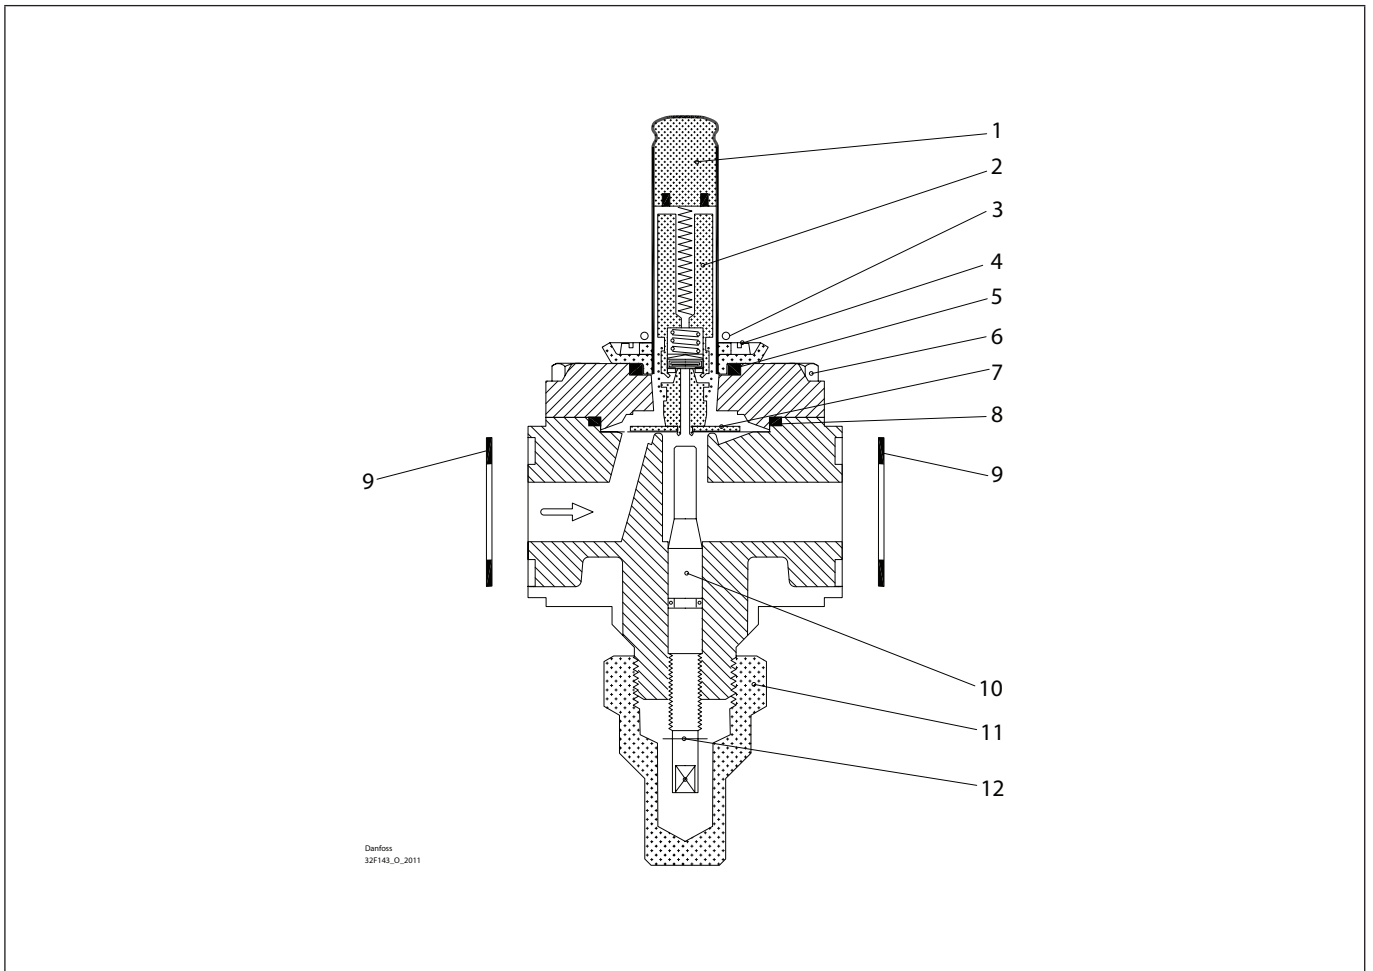

Installation guide – Spare parts and accessories

Overhaul kit | Code number 032F2321
EVRAT, size 10 (previous design)

Danfoss
32F143_O_2011

<p>1</p> <p>Total no. = 1</p>	<p>2</p> <p>Total no. = 1</p>	<p>3</p> <p>Total no. = 1</p>	<p>4</p> <p>Total no. = 4</p>	<p>5</p> <p>Total no. = 1</p>	<p>6</p> <p>Total no. = 4</p>
<p>7</p> <p>Total no. = 1</p>	<p>8</p> <p>Total no. = 1</p>	<p>9</p> <p>Total no. = 2</p>	<p>10</p> <p>Total no. = 1</p>	<p>11</p> <p>Total no. = 1</p>	<p>12</p> <p>Total no. = 1</p>