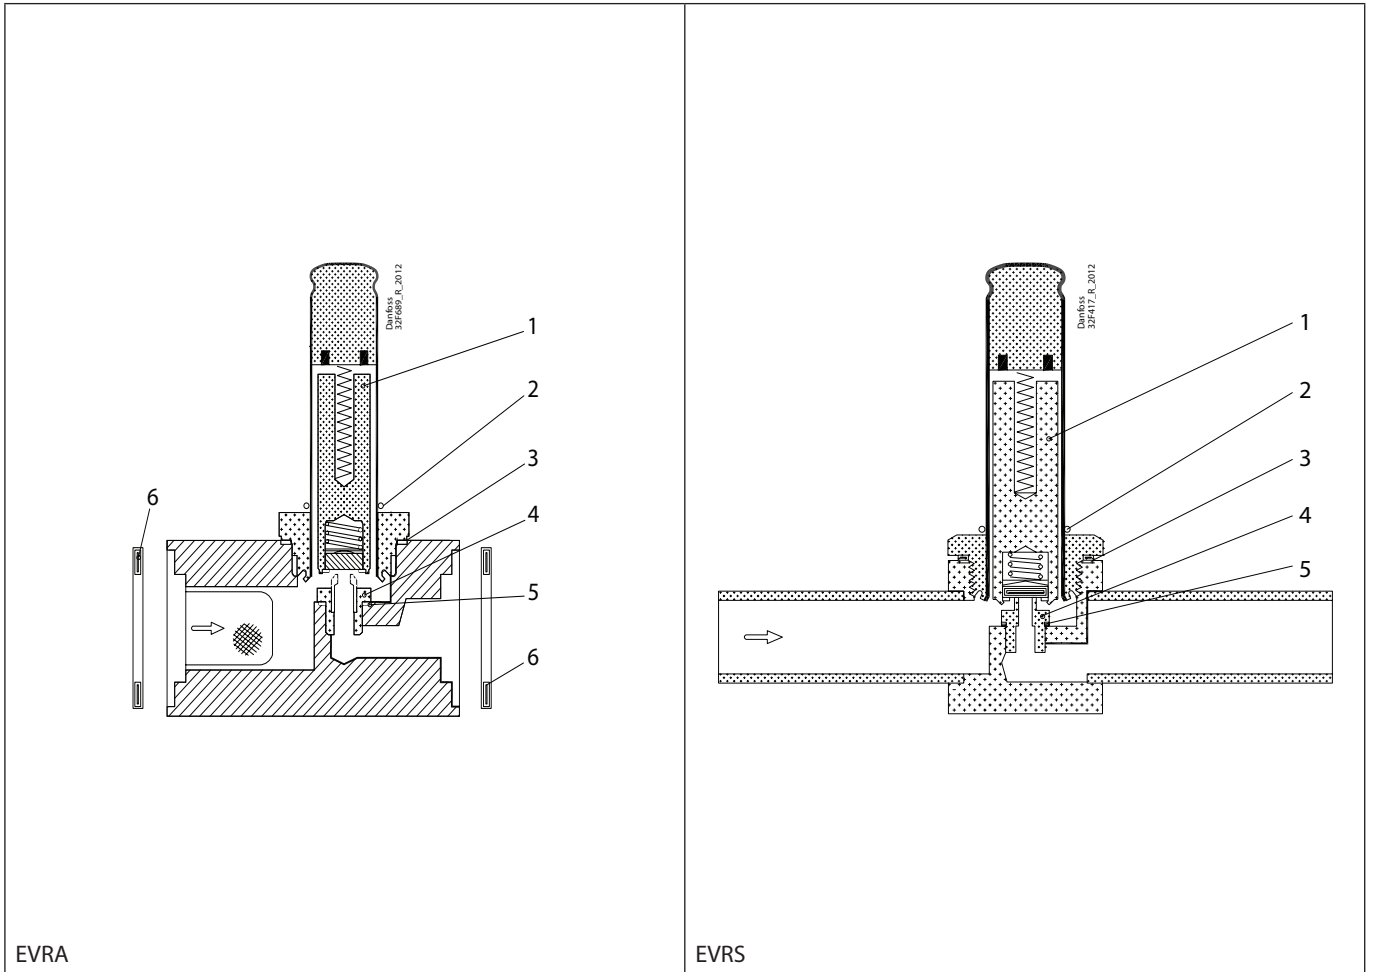

Installation guide – Spare parts and accessories

Repair kit | Code number 032F2329
EVRA and EVRS, size 3

EVRA

EVRS

<p>1 For AC / DC</p> <p>42 mm 1.65"</p> <p>Total no. = 1</p>	<p>2</p> <p>Ø14 mm Ø0.56"</p> <p>Total no. = 1</p>	<p>3</p> <p>— = Alu.</p> <p>Ø27 mm Ø1.04"</p> <p>Total no. = 1</p>	<p>4</p> <p>Ø26 mm Ø0.10"</p> <p>Total no. = 1</p>	<p>5</p> <p>— = Alu.</p> <p>Ø10 mm Ø0.4"</p> <p>Total no. = 1</p>	<p>6</p> <p>— = Fibre</p> <p>Ø32 mm Ø1.26"</p> <p>Total no. = 2</p>
---	---	---	---	--	--