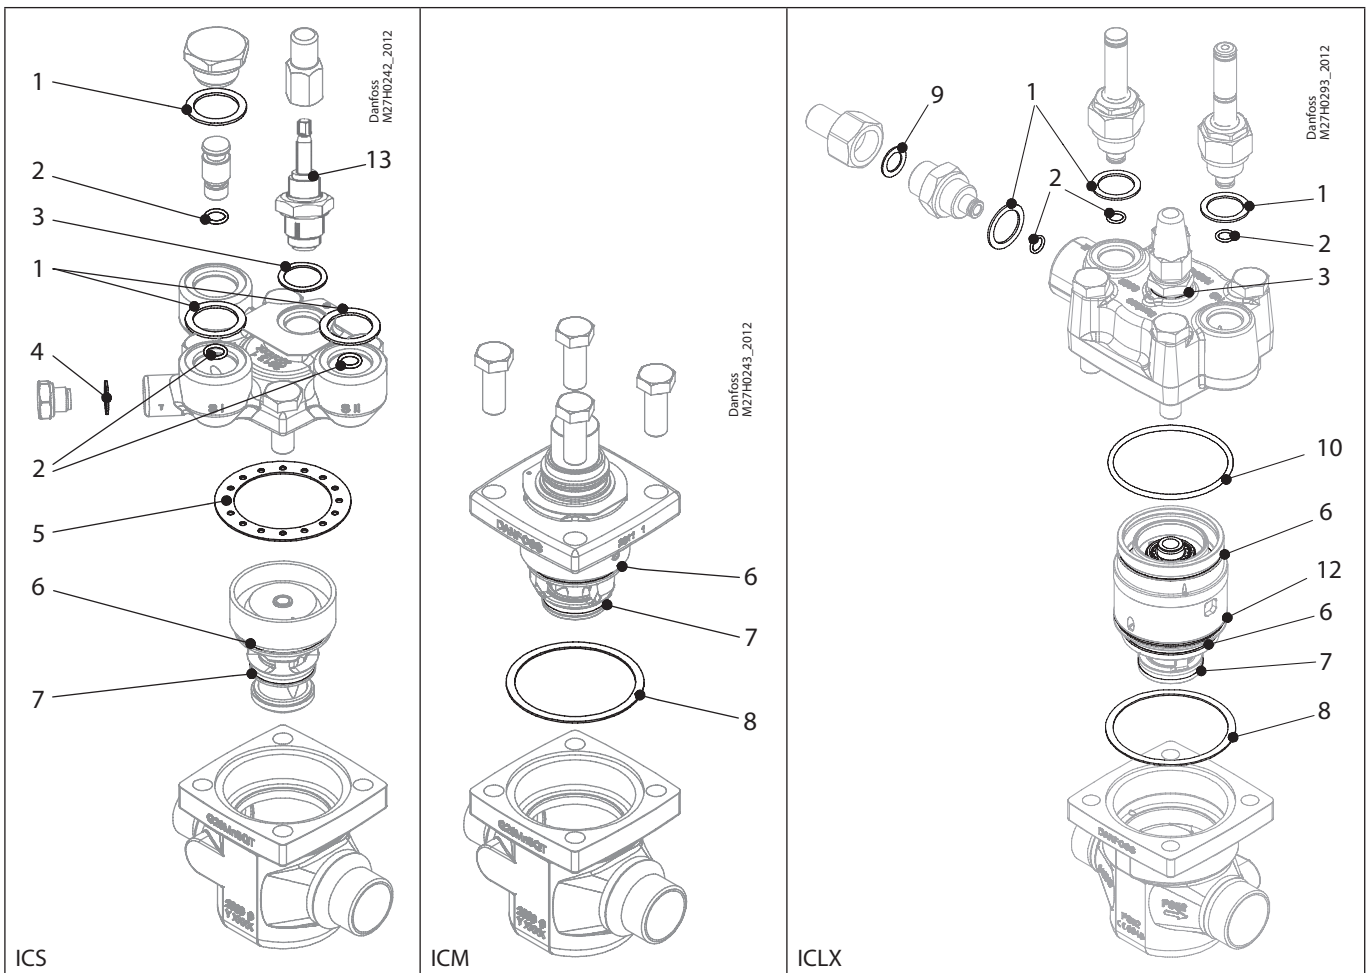

Installation guide – Spare parts and accessories

Inspection kit | Code number 027H6016
ICS, size 65/80 (1-3) / ICM, size 65 / ICLX, size 65/80

<p>1 = Fibre</p> <p>Ø32.5 mm Ø1.28"</p> <p>Total no. = 3</p>	<p>2 = Al.</p> <p>Ø9 mm Ø0.36"</p> <p>Total no. = 3</p>	<p>3 = Al.</p> <p>Ø26 mm Ø1.02"</p> <p>Total no. = 1</p>	<p>4 = Al.</p> <p>Ø18 mm Ø0.7"</p> <p>Total no. = 1</p>	<p>5 = Fibre</p> <p>Ø125 mm Ø4.92"</p> <p>Total no. = 1</p>
<p>6 = Al.</p> <p>Ø95 mm Ø3.74"</p> <p>Total no. = 2</p>	<p>7 = Al.</p> <p>Ø76 mm Ø2.99"</p> <p>Total no. = 1</p>	<p>8 = Fibre</p> <p>Ø125 mm Ø4.92"</p> <p>Total no. = 1</p>	<p>9 = Al.</p> <p>Ø22 mm Ø0.87"</p> <p>Total no. = 1</p>	<p>10 = Al.</p> <p>Ø114 mm Ø4.49"</p> <p>Total no. = 1</p>
<p>12 = Al.</p> <p>Ø101 mm Ø3.98"</p> <p>Total no. = 1</p>	<p>13 = Al.</p> <p>Ø9 mm Ø0.36"</p> <p>Total no. = 1</p>			