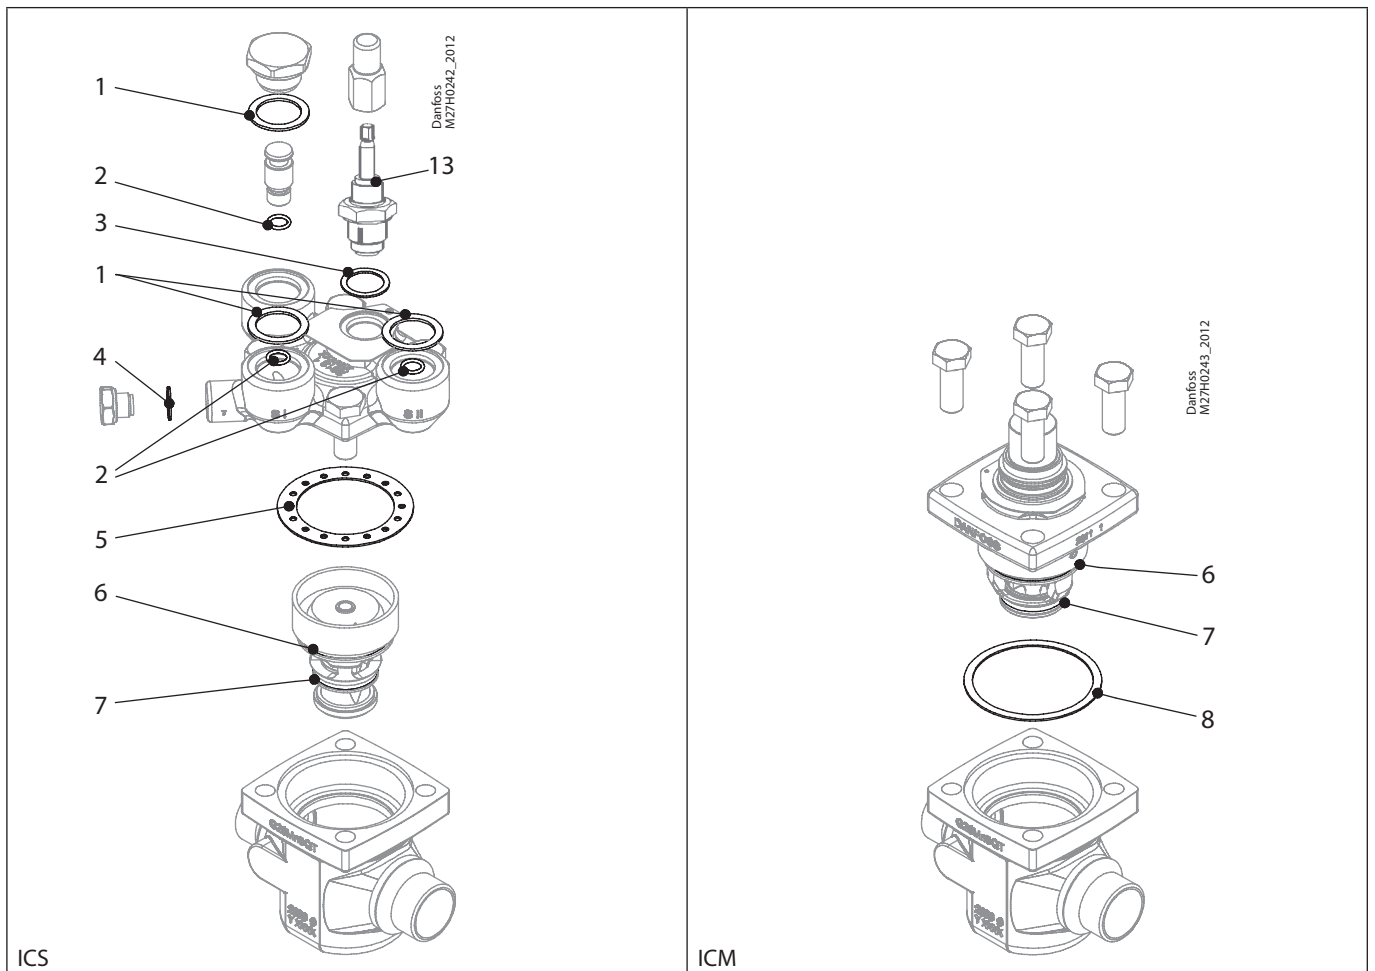

Installation guide – Spare parts and accessories

Inspection kit | Code number 027H2218
ICS, size 25-5 to 25-25 / ICM, size 25

<p>1</p> <p> = Fibre</p> <p></p> <p>Total no. = 3</p>	<p>2</p> <p> = Al.</p> <p></p> <p>Total no. = 3</p>	<p>3</p> <p> = Al.</p> <p></p> <p>Total no. = 1</p>	<p>4</p> <p> = Al.</p> <p></p> <p>Total no. = 1</p>	<p>5</p> <p> = Fibre</p> <p></p> <p>Total no. = 1</p>
<p>6</p> <p> = Al.</p> <p></p> <p>Total no. = 1</p>	<p>7</p> <p> = Al.</p> <p></p> <p>Total no. = 2</p>	<p>8</p> <p> = Fibre</p> <p></p> <p>Total no. = 1</p>	<p>13</p> <p> = Fibre</p> <p></p> <p>Total no. = 1</p>	