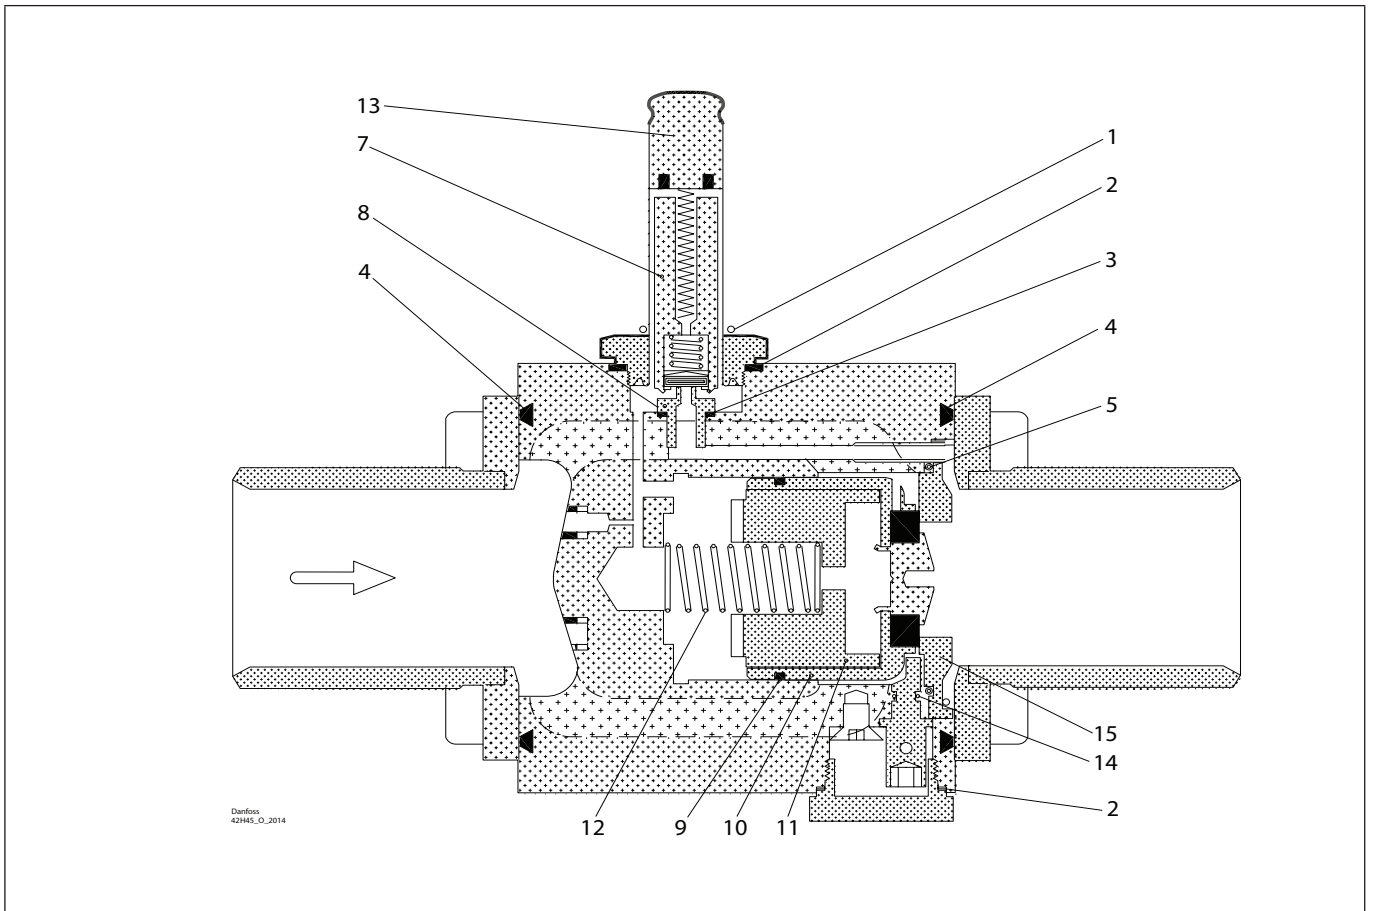

Installation guide – Spare parts and accessories

Overhaul kit | Code number 032F2342

EVRA, size 40

<p><b>1</b></p> <p>Total no. = 1</p>	<p><b>2</b></p> <p>Alu.</p> <p>Total no. = 2</p>	<p><b>3</b></p> <p>Alu.</p> <p>Total no. = 1</p>	<p><b>4</b></p> <p>Total no. = 2</p>	<p><b>5</b></p> <p>Total no. = 1</p>
<p><b>7</b></p> <p>Total no. = 1</p>	<p><b>8</b></p> <p>Total no. = 1</p>	<p><b>9</b></p> <p>Steel</p> <p>Total no. = 1</p>	<p><b>10</b></p> <p>Total no. = 1</p>	<p><b>11</b></p> <p>Total no. = 1</p>
<p><b>12</b></p> <p>Total no. = 1</p>	<p><b>13</b></p> <p>Total no. = 1</p>	<p><b>14</b></p> <p>Total no. = 1</p>	<p><b>15</b></p> <p>Total no. = 1</p>	