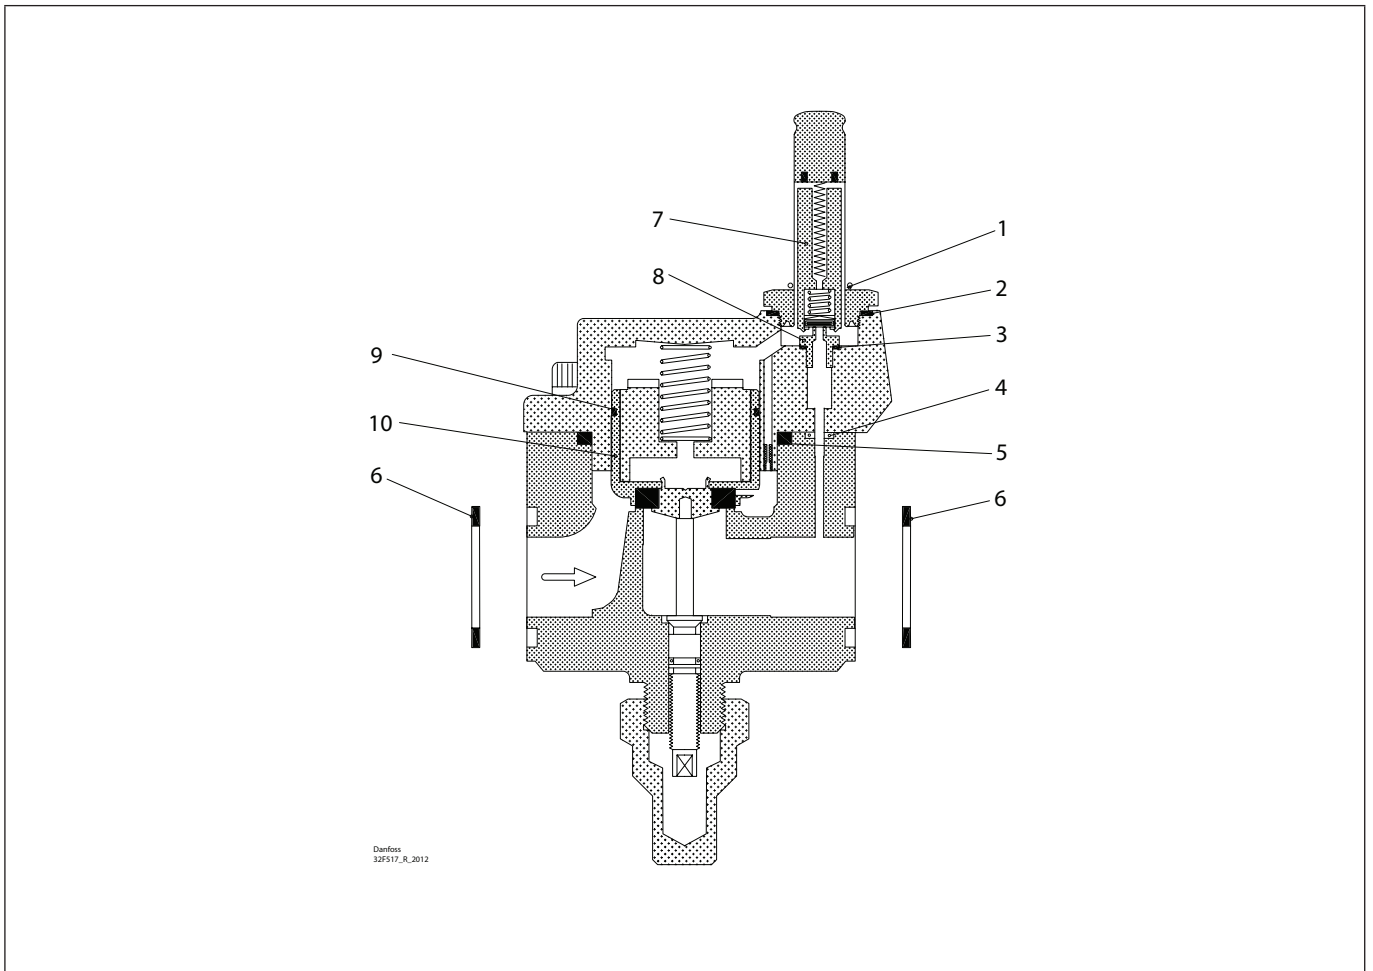

Installation guide – Spare parts and accessories

Repair kit | Code number 032F2333  
EVRA, size 25

Danfoss  
32F517\_R\_2012

<p><b>1</b></p> <p>Total no. = 1</p>	<p><b>2</b></p> <p>Alu.</p> <p>Total no. = 1</p>	<p><b>3</b></p> <p>Alu.</p> <p>Total no. = 1</p>	<p><b>4</b></p> <p>Total no. = 1</p>	<p><b>5</b></p> <p>Rubber</p> <p>Total no. = 1</p>
<p><b>6</b></p> <p>Fibre</p> <p>Total no. = 2</p>	<p><b>7</b></p> <p>Total no. = 1</p>	<p><b>8</b></p> <p>Total no. = 1</p>	<p><b>9</b></p> <p>Steel</p> <p>Total no. = 1</p>	<p><b>10</b></p> <p>Total no. = 1</p>