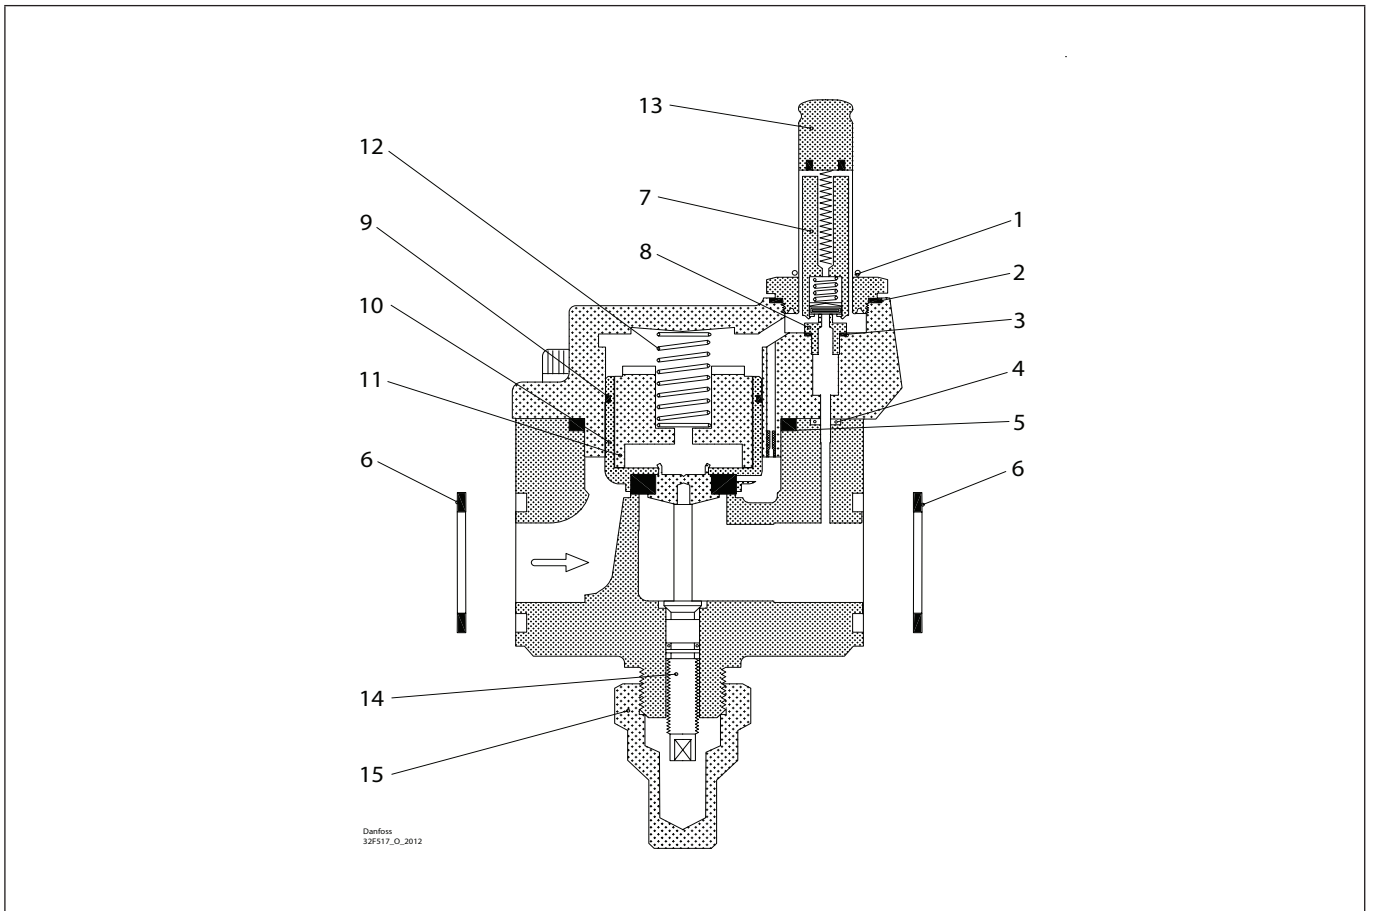

Installation guide – Spare parts and accessories

Overhaul kit | Code number 032F2340  
EVRA, size 25

<p><b>1</b></p> <p>Total no. = 1</p>	<p><b>2</b></p> <p>Total no. = 1</p>	<p><b>3</b></p> <p>Total no. = 1</p>	<p><b>4</b></p> <p>Total no. = 1</p>	<p><b>5</b></p> <p>Total no. = 1</p>
<p><b>6</b></p> <p>Total no. = 2</p>	<p><b>7</b></p> <p>Total no. = 1</p>	<p><b>8</b></p> <p>Total no. = 1</p>	<p><b>9</b></p> <p>Total no. = 1</p>	<p><b>10</b></p> <p>Total no. = 1</p>
<p><b>11</b></p> <p>Total no. = 1</p>	<p><b>12</b></p> <p>Total no. = 1</p>	<p><b>13</b></p> <p>Total no. = 1</p>	<p><b>14</b></p> <p>Total no. = 1</p>	<p><b>15</b></p> <p>Total no. = 1</p>