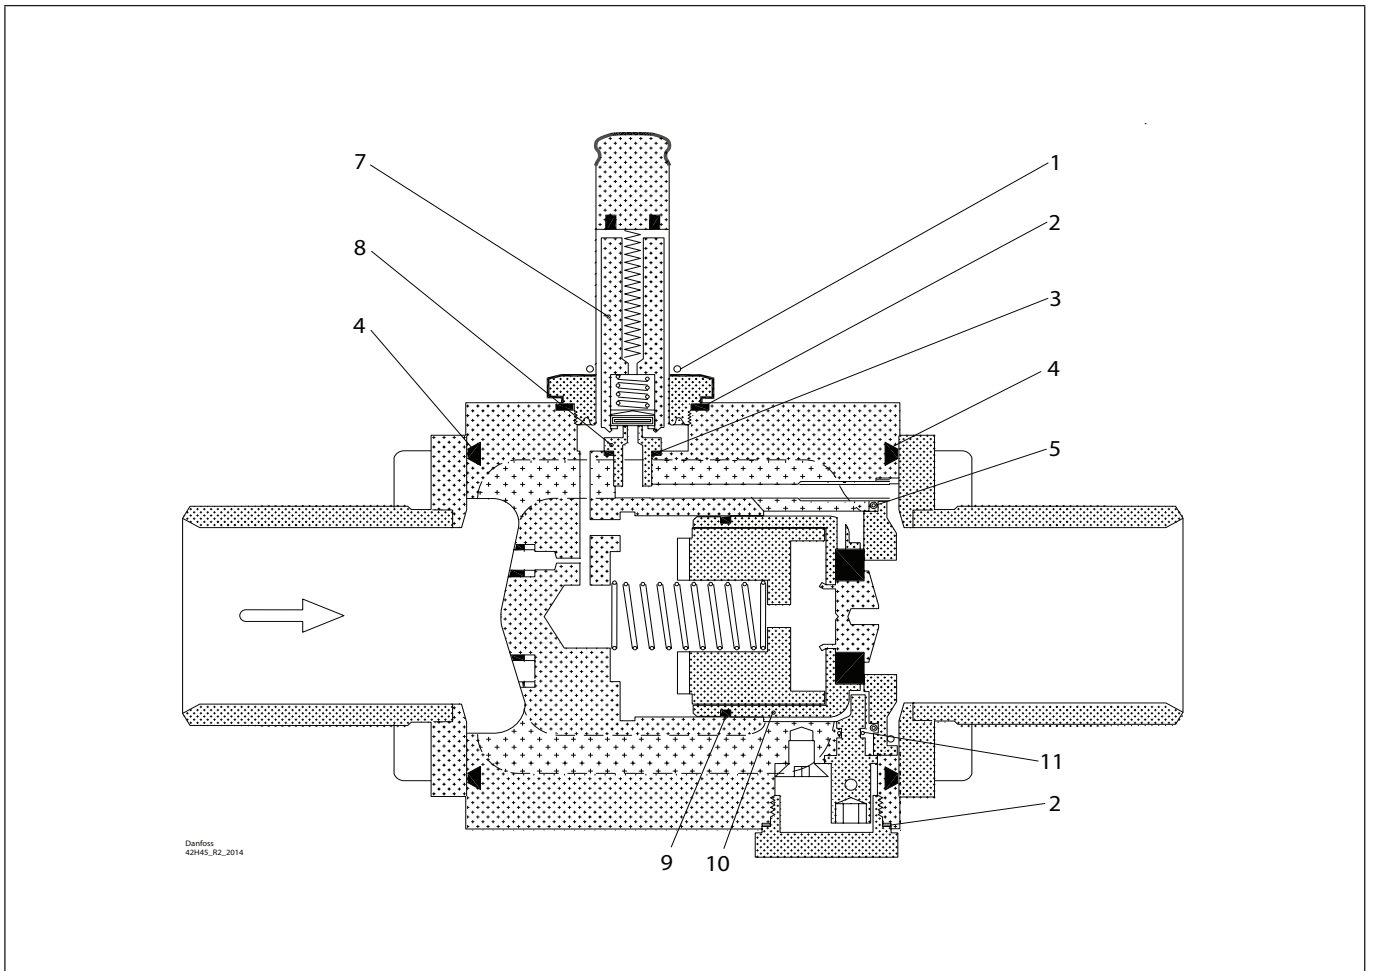

Installation guide – Spare parts and accessories

Repair kit | Code number 032F2335
EVRA, size 40

<p>1</p> <p>Ø14 mm Ø0.56"</p> <p>Total no. = 1</p>	<p>2</p> <p>Alu.</p> <p>Ø27 mm Ø1.04"</p> <p>Total no. = 2</p>	<p>3</p> <p>Alu.</p> <p>Ø10 mm Ø0.40"</p> <p>Total no. = 1</p>	<p>4</p> <p>Ø66 mm Ø2.60"</p> <p>Total no. = 2</p>	<p>5</p> <p>Ø42 mm Ø1.66"</p> <p>Total no. = 1</p>
<p>7</p> <p>42.5 mm 1.67"</p> <p>Total no. = 1</p>	<p>8</p> <p>Ø3.3 mm Ø0.13"</p> <p>Total no. = 1</p>	<p>9</p> <p>Steel</p> <p>Ø44 mm Ø1.73"</p> <p>Total no. = 1</p>	<p>10</p> <p>Total no. = 1</p>	<p>11</p> <p>Ø4 mm Ø0.2"</p> <p>Total no. = 1</p>