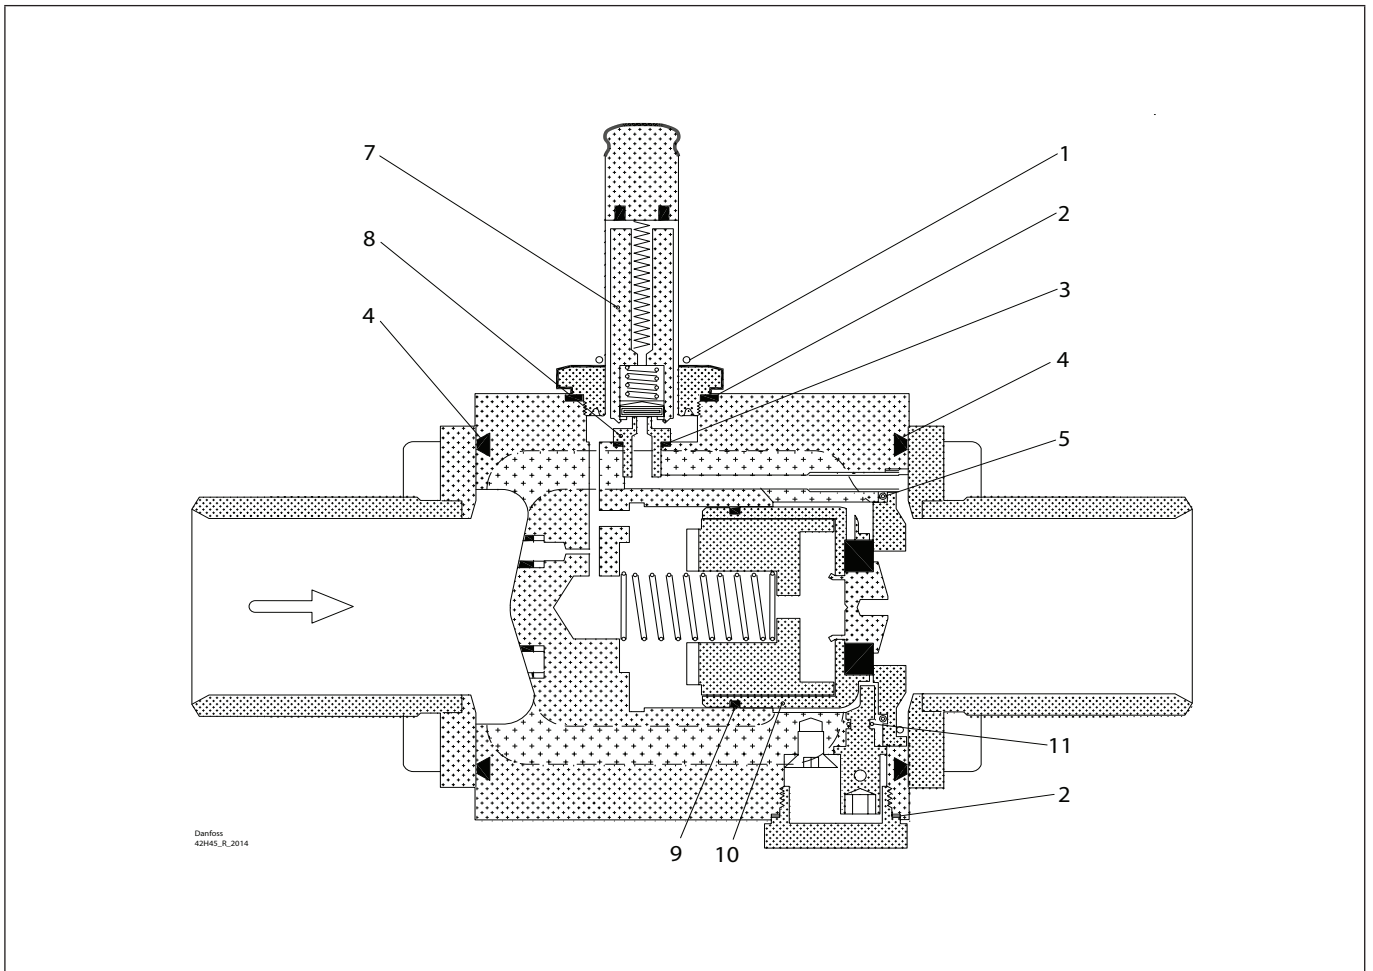

Installation guide – Spare parts and accessories

Repair kit | Code number 032F2334  
EVRA, size 32

<p><b>1</b></p> <p>Total no. = 1</p>	<p><b>2</b></p> <p>Alu.</p> <p>Total no. = 2</p>	<p><b>3</b></p> <p>Alu.</p> <p>Total no. = 1</p>	<p><b>4</b></p> <p>Total no. = 2</p>	<p><b>5</b></p> <p>Total no. = 1</p>
<p><b>7</b></p> <p>Total no. = 1</p>	<p><b>8</b></p> <p>Total no. = 1</p>	<p><b>9</b></p> <p>Steel</p> <p>Total no. = 1</p>	<p><b>10</b></p> <p>Total no. = 1</p>	<p><b>11</b></p> <p>Total no. = 1</p>