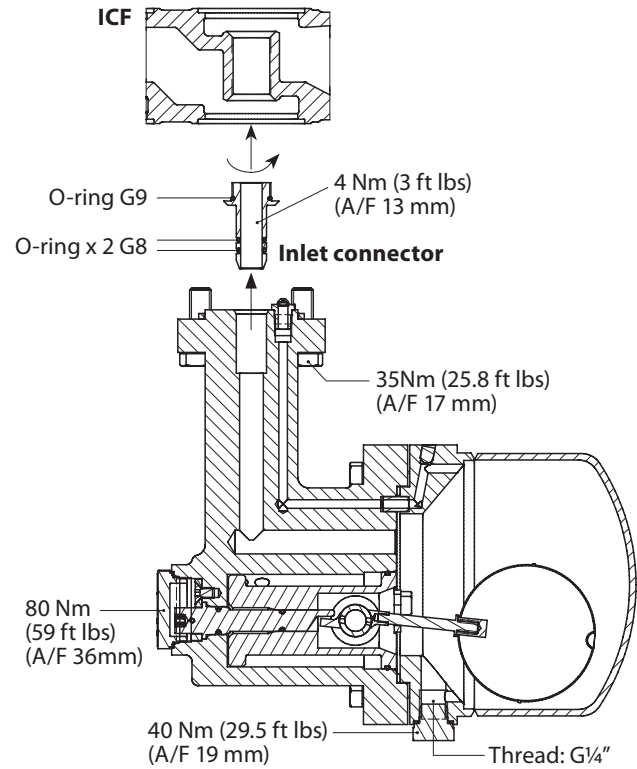

Installation guide

ICFD 20/ ICFD 20C Defrost Module

Disassembly / Assembly

027R9976

027R9976

Module mounting on ICF

Disassembly of the orifice holder

Disassembly of the orifice holder

Assembly of the orifice holder

Disassembly of the manual opener

Assembly of the manual opener