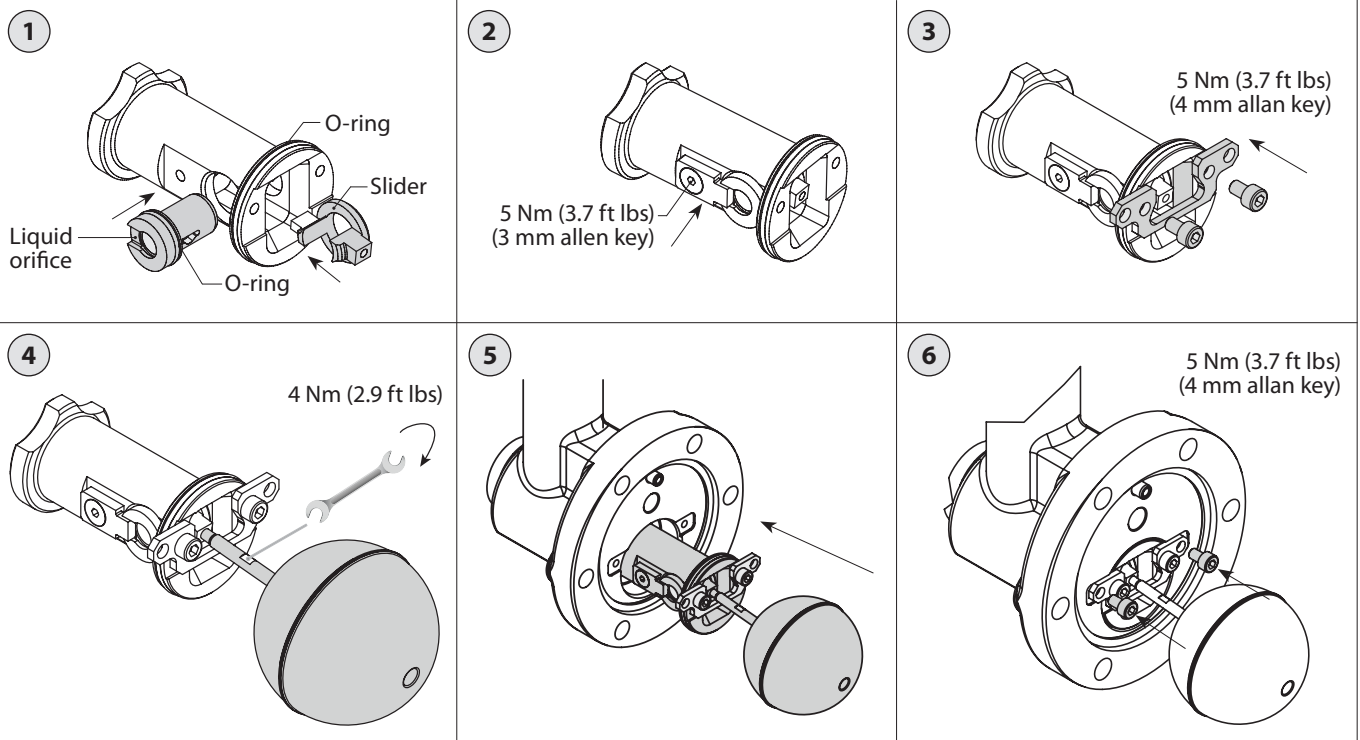

Installation guide

ICFD 20/ ICFD 20C Defrost Module

Disassembly / Assembly

027R9976

027R9976

Module mounting on ICF

Disassembly of the orifice holder

Disassembly of the orifice holder

Assembly of the orifice holder

Disassembly of the manual opener

Assembly of the manual opener