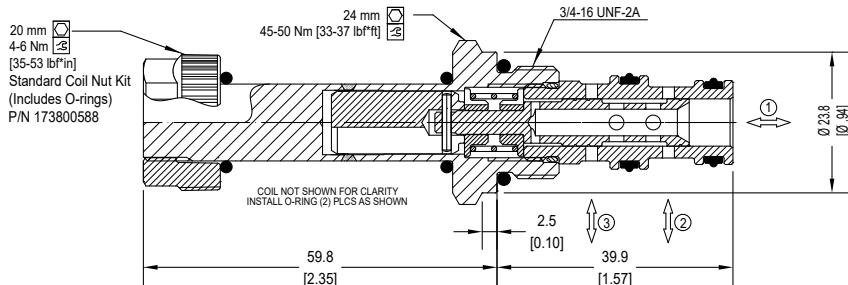

### OPERATION AND DESCRIPTION

This is a 3-way, 2-position, spool type, direct acting solenoid valve. In the de-energized condition, port 1 is open to port 2 and port 3 is blocked. When energized, port 3 is open to port 1 and port 2 is blocked. These valves can be used in normally open, normally closed or selector modes. Always check the operating envelope to make sure the valve will work under the required application conditions.

### DIMENSIONS

mm [in]