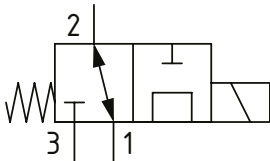

### OPERATION AND DESCRIPTION

This is a 3-way, 2-position, spool type, direct acting solenoid valve. In the de-energized condition, port 1 is open to port 2 and port 3 is blocked. When energized, port 3 is open to port 1 and port 2 is blocked. These valves can be used in normally open, normally closed or selector modes. Always check the operating envelope to make sure the valve will work under the required application conditions.

### DIMENSIONS

mm [in]