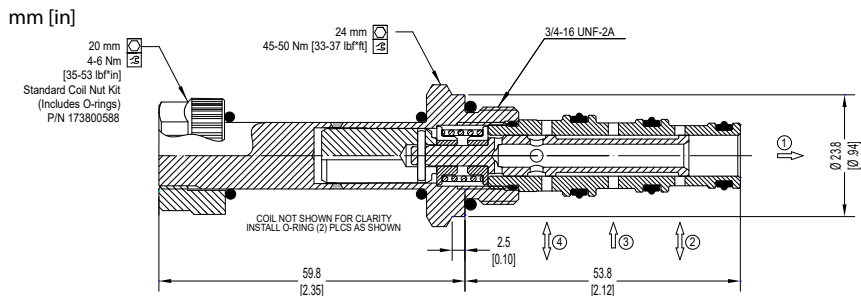

## HSV08-24-01

Solenoid Valve, Spool Type, 4-Way, 2-Position

350 bar [5000 psi] • 20 l/min [5.3 US gpm]

### OPERATION AND DESCRIPTION

This is a 4-way, 2-position, spool type, direct acting solenoid valve. In the de-energized, condition port 3 is open to 2 and port 4 to 1. When energized port 3 is open to 4 and port 2 to 1. These valves are used to control the movement of cylinders or motors able to reverse the motion. Always check the operating envelope to make sure the valve will work under the required application conditions.

### DIMENSIONS