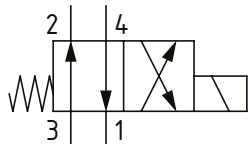

Solenoid Valves

HSV08-24-01

Solenoid Valve, Spool Type, 4-Way, 2-Position

350 bar [5000 psi] • 20 l/min [5.3 US gpm]

OPERATION AND DESCRIPTION

This is a 4-way, 2-position, spool type, direct acting solenoid valve. In the de-energized, condition port 3 is open to 2 and port 4 to 1. When energized port 3 is open to 4 and port 2 to 1. These valves are used to control the movement of cylinders or motors able to reverse the motion. Always check the operating envelope to make sure the valve will work under the required application conditions.

SCHEMATIC