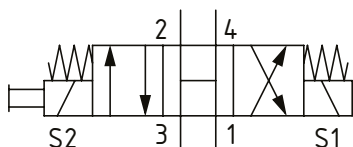

Solenoid Valves

SV15-34-03

Solenoid Valve, 4-way, 3-position, Spool Type

230 bar [3300 psi] • 50 l/min [13.2 US gpm]

OPERATION AND DESCRIPTION

This is a 4-way, 3-position, spool type, direct acting solenoid valve. In the center condition, all ports are open. By energizing one coil, port 3 opens to 2 and port 4 to 1. When energizing the other coil, port opens port 3 to 4 and port 2 to 1. This valve provides a directional control function with a neutral de energized state (all ports open). It can be used in any hydraulic application where an actuator needs to be controlled in both directions. Always check the operating envelope to make sure the valve will work under the required application conditions. Port 1 is not intended for use as inlet (Tank only)

SCHEMATIC