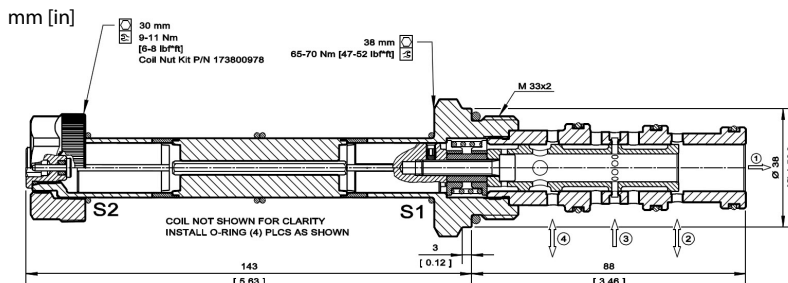

## SV15-34-03

Solenoid Valve, 4-way, 3-position, Spool Type

230 bar [3300 psi] • 50 l/min [13.2 US gpm]

### DIMENSIONS