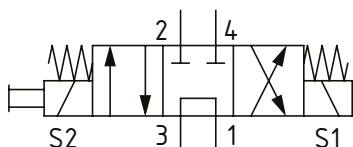

Solenoid Valves

SV15-34-04

Solenoid Valve, 4-way, 3-position, Spool Type

230 bar [3300 psi] • 50 l/min [13.2 US gpm]

OPERATION AND DESCRIPTION

This is a 4-way, 3-position, spool type, direct acting solenoid valve. In the center condition, ports 2 and 4 are closed while port 3 is connected to port 1. By energizing one coil, port 3 opens to 2 and port 4 to 1. When energizing the other coil, port 3 opens to 4 and port 2 to 1. This valve provides a directional control function with a neutral de energized state allowing the inlet flow to pass to tank or to another function while the work ports are blocked. It can be used in any hydraulic application where an actuator needs to be controlled in both directions. Always check the operating envelope to make sure the valve will work under the required application conditions. Port 1 is not intended for use as inlet (Tank only).

SCHEMATIC

DIMENSIONS

mm [in]

PERFORMANCE DATA

Rated Pressure*	230 bar [3300 psi]**
Flow Capability	50 l/min [13.2 US gpm]
Coil Options	M19
Weight	1.4 kg [3.09 lb]
Cavity	NCS 12/4

*Rated Pressure based on NFPA fatigue test standards (at 1 million cycles)

**Valve can operate with an inlet pressure of 315 bar [4600 psi] at port 3 for 300,000 cycles

PERFORMANCE CURVES

MODEL CODE

SV15 - 34 - 04 - 12D - DE - B - 8S

Coil Voltage

Code	Coil Voltage
00	No Coil, nut included*
10D	10 VDC
12D	12 VDC
20D	20 VDC
24D	24 VDC
110A	110 VAC**
220A	220 VAC**