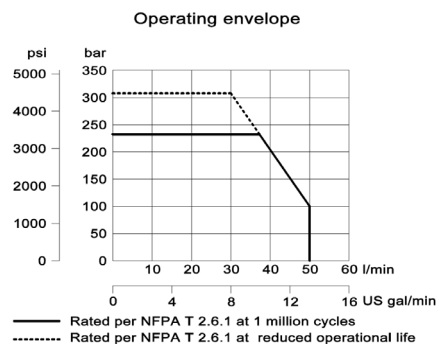

SCHEMATIC

DIMENSIONS

mm [in]

PERFORMANCE DATA

Rated Pressure*	230 bar [3300 psi]**
Flow Capability	50 l/min [13.2 US gpm]
Coil Options	M19
Weight	1.4 kg [3.09 lb]
Cavity	NCS 12/4

*Rated Pressure based on NFPA fatigue test standards (at 1 million cycles)

**Valve can operate with an inlet pressure of 315 bar [4600 psi] at port 3 for 300,000 cycles

PERFORMANCE CURVES

MODEL CODE

SV15 - 34 - 04 - 12D - DE - B - 8S

Coil Voltage

Code	Coil Voltage
00	No Coil, nut included*
10D	10 VDC
12D	12 VDC
20D	20 VDC
24D	24 VDC
110A	110 VAC**
220A	220 VAC**