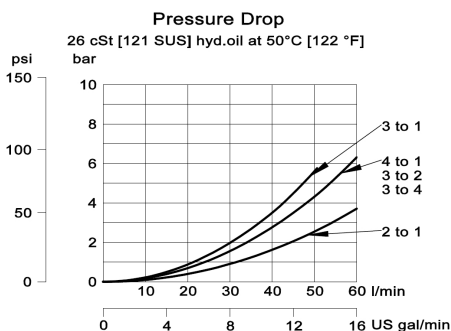

Solenoid Valves

SV15-34-04

Solenoid Valve, 4-way, 3-position, Spool Type

230 bar [3300 psi] • 50 l/min [13.2 US gpm]

OPERATION AND DESCRIPTION

This is a 4-way, 3-position, spool type, direct acting solenoid valve. In the center condition, ports 2 and 4 are closed while port 3 is connected to port 1. By energizing one coil, port 3 opens to 2 and port 4 to 1. When energizing the other coil, port 3 opens to 4 and port 2 to 1. This valve provides a directional control function with a neutral de energized state allowing the inlet flow to pass to tank or to another function while the work ports are blocked. It can be used in any hydraulic application where an actuator needs to be controlled in both directions. Always check the operating envelope to make sure the valve will work under the required application conditions. Port 1 is not intended for use as inlet (Tank only).

SCHEMATIC

DIMENSIONS

mm [in]

PERFORMANCE DATA

Rated Pressure*	230 bar [3300 psi]**
Flow Capability	50 l/min [13.2 US gpm]
Coil Options	M19
Weight	1.4 kg [3.09 lb]
Cavity	NCS 12/4

*Rated Pressure based on NFPA fatigue test standards (at 1 million cycles)

**Valve can operate with an inlet pressure of 315 bar [4600 psi] at port 3 for 300,000 cycles

PERFORMANCE CURVES

MODEL CODE

SV15 - 34 - 04 - 12D - DE - B - 8S

Coil Voltage

Code	Coil Voltage
00	No Coil, nut included*
10D	10 VDC
12D	12 VDC
20D	20 VDC
24D	24 VDC
110A	110 VAC**
220A	220 VAC**