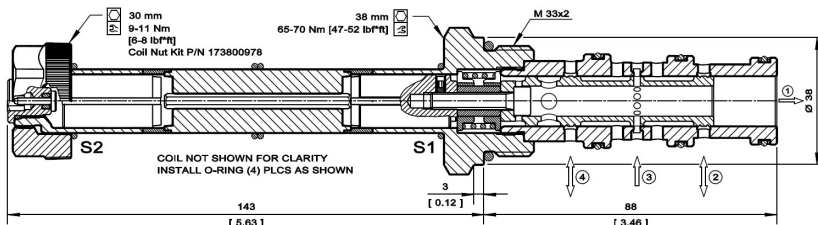

Solenoid Valves

SV15-34-04

Solenoid Valve, 4-way, 3-position, Spool Type

230 bar [3300 psi] • 50 l/min [13.2 US gpm]

OPERATION AND DESCRIPTION

This is a 4-way, 3-position, spool type, direct acting solenoid valve. In the center condition, ports 2 and 4 are closed while port 3 is connected to port 1. By energizing one coil, port 3 opens to 2 and port 4 to 1. When energizing the other coil, port 3 opens to 4 and port 2 to 1. This valve provides a directional control function with a neutral de energized state allowing the inlet flow to pass to tank or to another function while the work ports are blocked. It can be used in any hydraulic application where an actuator needs to be controlled in both directions. Always check the operating envelope to make sure the valve will work under the required application conditions. Port 1 is not intended for use as inlet (Tank only).

SCHEMATIC

DIMENSIONS

mm [in]

PERFORMANCE DATA

Rated Pressure*	230 bar [3300 psi]**
Flow Capability	50 l/min [13.2 US gpm]
Coil Options	M19
Weight	1.4 kg [3.09 lb]
Cavity	NCS 12/4

*Rated Pressure based on NFPA fatigue test standards (at 1 million cycles)

**Valve can operate with an inlet pressure of 315 bar [4600 psi] at port 3 for 300,000 cycles

PERFORMANCE CURVES

MODEL CODE

SV15 - 34 - 04 - 12D - DE - B - 8S

Coil Voltage

Code	Coil Voltage
00	No Coil, nut included*
10D	10 VDC
12D	12 VDC
20D	20 VDC
24D	24 VDC
110A	110 VAC**
220A	220 VAC**