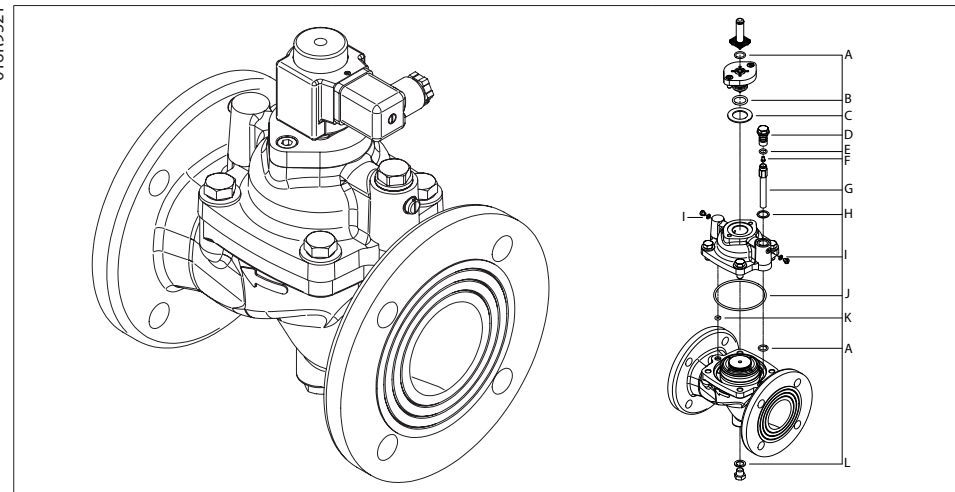

Installation guide

Solenoid valve - Seal kit

Type EV220B 65 - 100

016R9521

016R9521

<p>A</p>  <p>Total pcs. = 2</p>	<p>B</p>  <p>Total pcs. = 1</p>	<p>C</p>  <p>Total pcs. = 1</p>
<p>D</p>  <p>Total pcs. = 1</p>	<p>E</p>  <p>Total pcs. = 1</p>	<p>F</p>  <p>Total pcs. = 1</p>
<p>G</p>  <p>Total pcs. = 1</p>	<p>H</p>  <p>Total pcs. = 1</p>	<p>I</p>  <p>Total pcs. = 2</p>