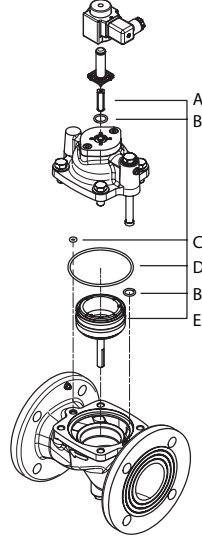

Installation guide - Spare part

# Solenoid valve – Spare part kit

Type EV220B 65 - 100

016R9520

016R9520

A

Total pcs. = 1

B

Total pcs. = 2