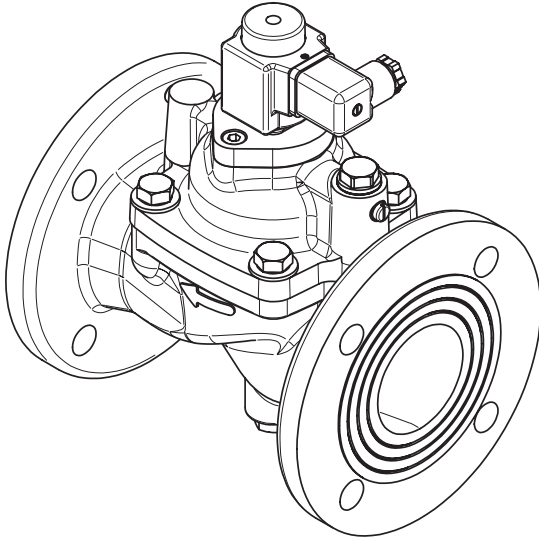

Installation guide - Spare part

# Solenoid valve – Spare part kit

Type EV220B 65 - 100

016R9520

016R9520

A

Total pcs. = 1

B

Total pcs. = 2