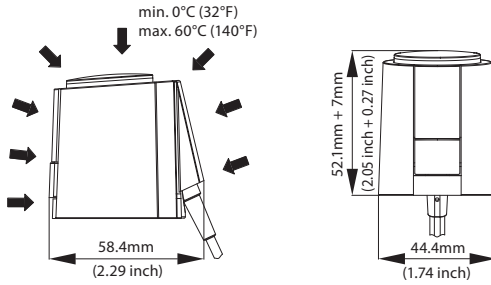

Installation Guide

ABN A5 Actuator for AB-QM, ON/OFF

Fits to AB-QM DN 10-32 / 1/2-1 1/4 inch

1. Mounting / demounting

Installation Guide ABN A5 Actuator for AB-QM, ON/OFF

2. Dimensions

3. Unlock NC version: (First Open Function)

4. NO/NC version and Electrical connection

Note:
* 24 V versions
** 230 V versions