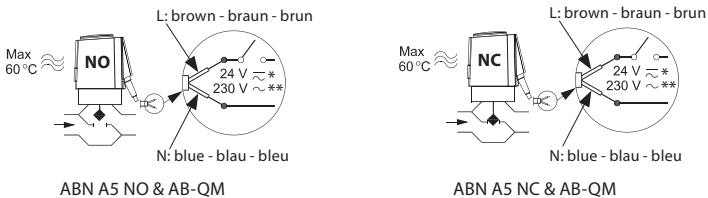

Installation Guide

ABN A5 Actuator for AB-QM, ON/OFF

Fits to AB-QM DN 10-32 / 1/2-1 1/4 inch

1. Mounting / demounting

Installation Guide ABN A5 Actuator for AB-QM, ON/OFF

2. Dimensions

3. Unlock NC version: (First Open Function)

4. NO/NC version and Electrical connection

Note:
* 24 V versions
** 230 V versions