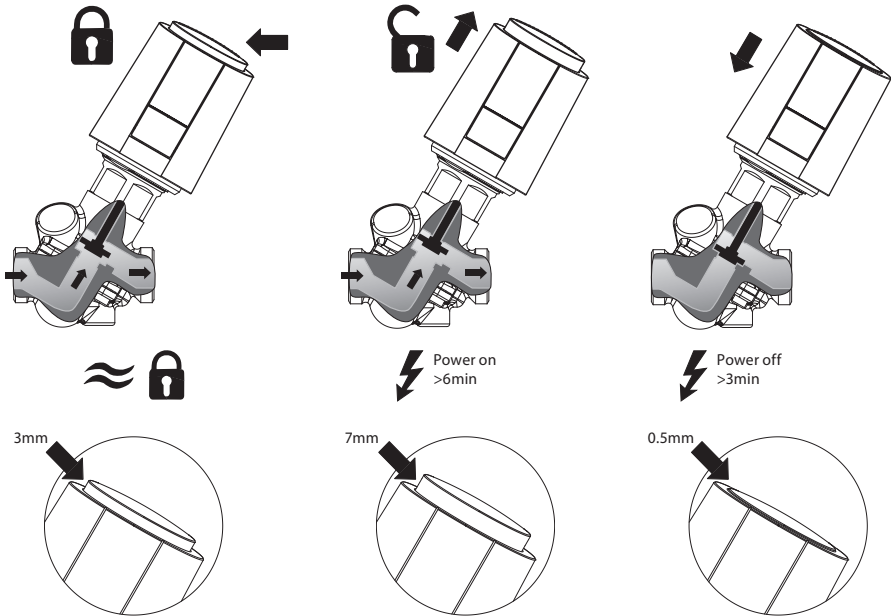

Installation Guide

ABN A5 Actuator for AB-QM, ON/OFF

Fits to AB-QM DN 10-32 / 1/2-1 1/4 inch

1. Mounting / demounting

Installation Guide ABN A5 Actuator for AB-QM, ON/OFF

2. Dimensions

3. Unlock NC version: (First Open Function)

4. NO/NC version and Electrical connection

Note:
* 24 V versions
** 230 V versions