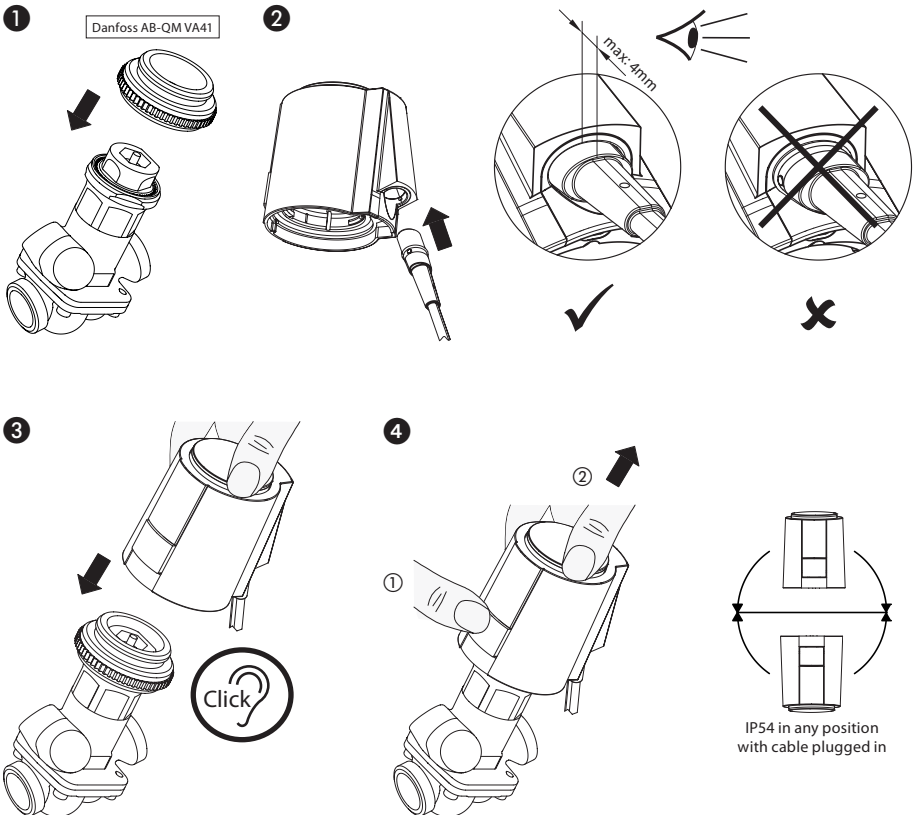

Installation Guide

ABN A5 Actuator for AB-QM, ON/OFF

Fits to AB-QM DN 10-32 / 1/2-1 1/4 inch

1. Mounting / demounting

Installation Guide ABN A5 Actuator for AB-QM, ON/OFF

2. Dimensions

3. Unlock NC version: (First Open Function)

4. NO/NC version and Electrical connection

Note:
* 24 V versions
** 230 V versions