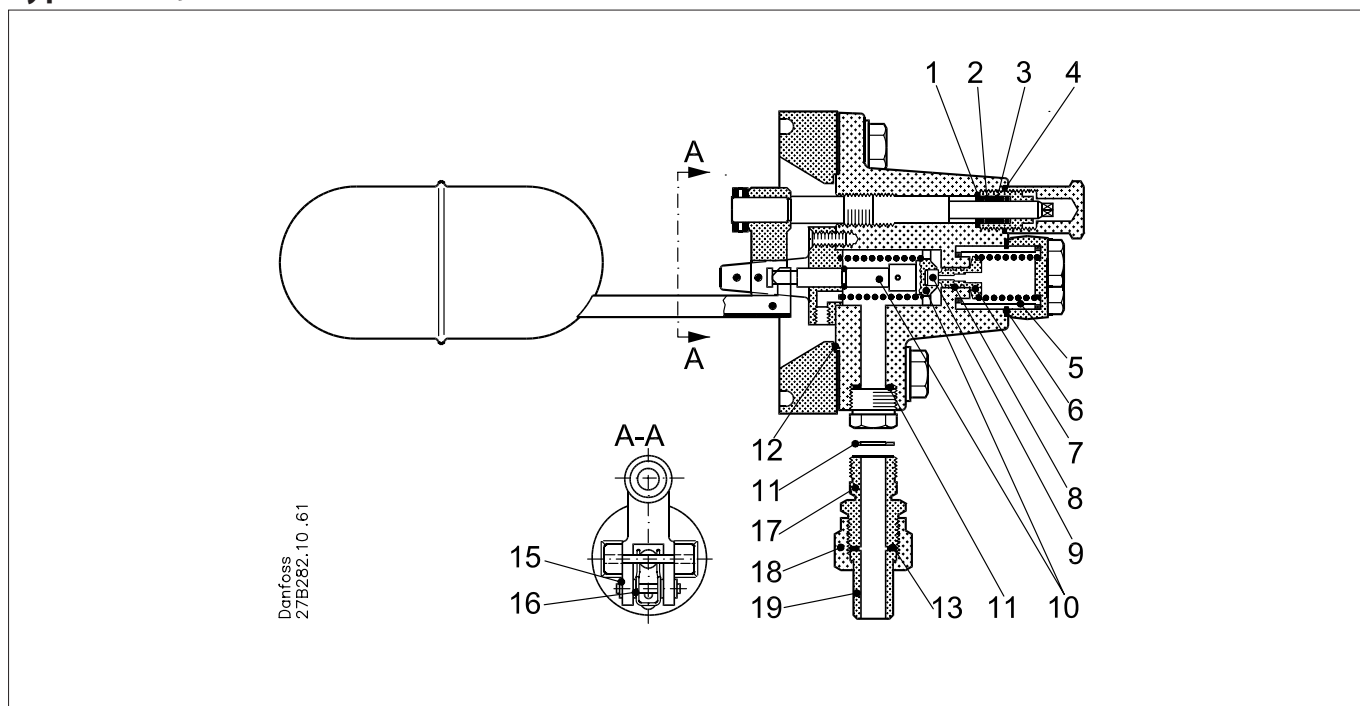

Data sheet – Spare parts and accessories

Float valves
Types SV 4, SV 5 and SV 6

Description	Pos. #	Qty.	Code no.	
Seal kit				
Sealing ring	1	1	027B2070	
O-ring	2	2		
Washer	3	1		
Washer, nylon	4	1		
Gasket	6	1		
Alu gasket	11	2		
Gasket	12	1		
Alu gasket	13	2		
Alu gasket	14	2		
Service kit				
Valve plate, teflon	9	1		027B2073
Cone incl. tap	10	1		
Locking ring	15	2		
Washer, nylon	16	2		
Strainer				
Strainer	5	1	027B2071	
Orifice assembly				
Gasket	6	1	027B2080	
Orifice dia. 1.0 mm	7	1		
O-ring	8	1		
Valve plate, nylon	9	1		
Orifice assembly				
Gasket	6	1	027B2081	
Orifice dia. 1.5 mm	7	1		
O-ring	8	1		
Valve plate, nylon	9	1		
Orifice assembly				
Gasket	6	1	027B2082	
Orifice dia. 2.0 mm	7	1		
O-ring	8	1		
Valve plate, nylon	9	1		

Description	Pos. #	Qty.	Code no.
Orifice assembly			
Gasket	6	1	027B2083
Orifice dia. 1.0 mm	7	1	
O-ring	8	1	
Valve plate, nylon	9	1	
Orifice assembly			
Gasket	6	1	027B2084
Orifice dia. 1.0 mm	7	1	
O-ring	8	1	
Valve plate, nylon	9	1	
Orifice assembly (default SV 4)			
Gasket	6	1	027B2085
Orifice dia. 3.0 mm	7	1	
O-ring	8	1	
Valve plate, nylon	9	1	
Orifice assembly (default SV 5)			
Gasket	6	1	027B2086
Orifice dia. 3.5 mm	7	1	
O-ring	8	1	
Valve plate, nylon	9	1	
Orifice assembly (default SV 6)			
Gasket	6	1	027B2087
Orifice dia. 4.0 mm	7	1	
O-ring	8	1	
Valve plate, nylon	9	1	
Orifice assembly (default SV 6)			
Alu gasket	11	1	027B2075
Alu gasket	13	1	
Nipple	17	1	
Union	18	1	
Welding nipple	19	1	