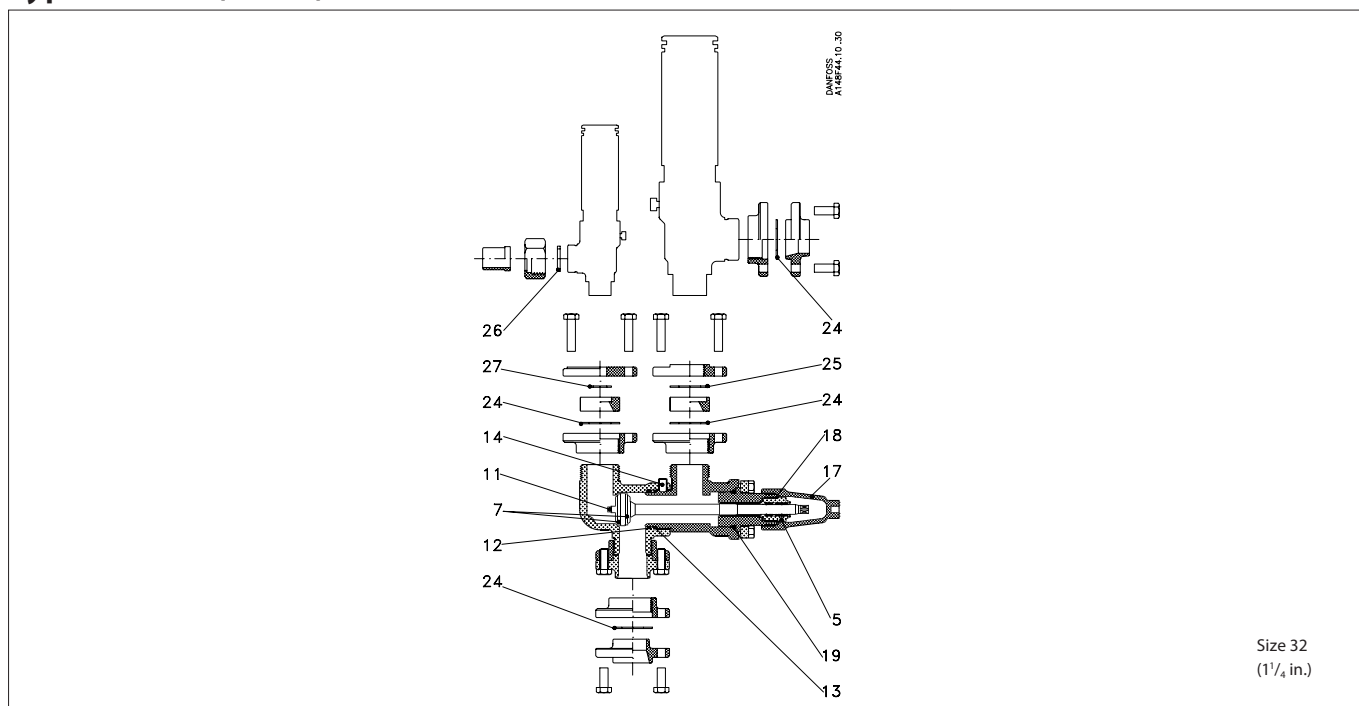

Data sheet – Spare parts and accessories

**Change-over valve
Type DSV 32 (1¼ in.)**

Size 32
(1¼ in.)

Description	Pos. #	Qty.	Code no.
Repair kit, complete set of gaskets			
Gaskets complete for packing gland	5	1	2453+065
Gaskets for cone	7	1	
Lock pin	11	1	
O-ring for housing	12	1	
Compression ring	13	1	
Lock screw	14	1	
Gasket for cap	18	1	
O-ring for housing/bonnet	19	1	
Gasket for flange SFV 15-20-25/DSV	24	1	
Gasket for flange SFV 20-25/DSV	25	1	
Gasket for nipple SFV 15	26	1	
Gasket for flange SFV 15/DSV	27	1	

Description	Pos. #	Qty.	Code no.
Packing gland incl. gaskets (with O-rings)			
Packing gland incl. gaskets	5	1	148B4032
Cap incl. gasket			
Cap incl. gasket	17	1	148B4076
Grease for packing gland (tube)			
Grease for packing gland (tube)		1	148H3445