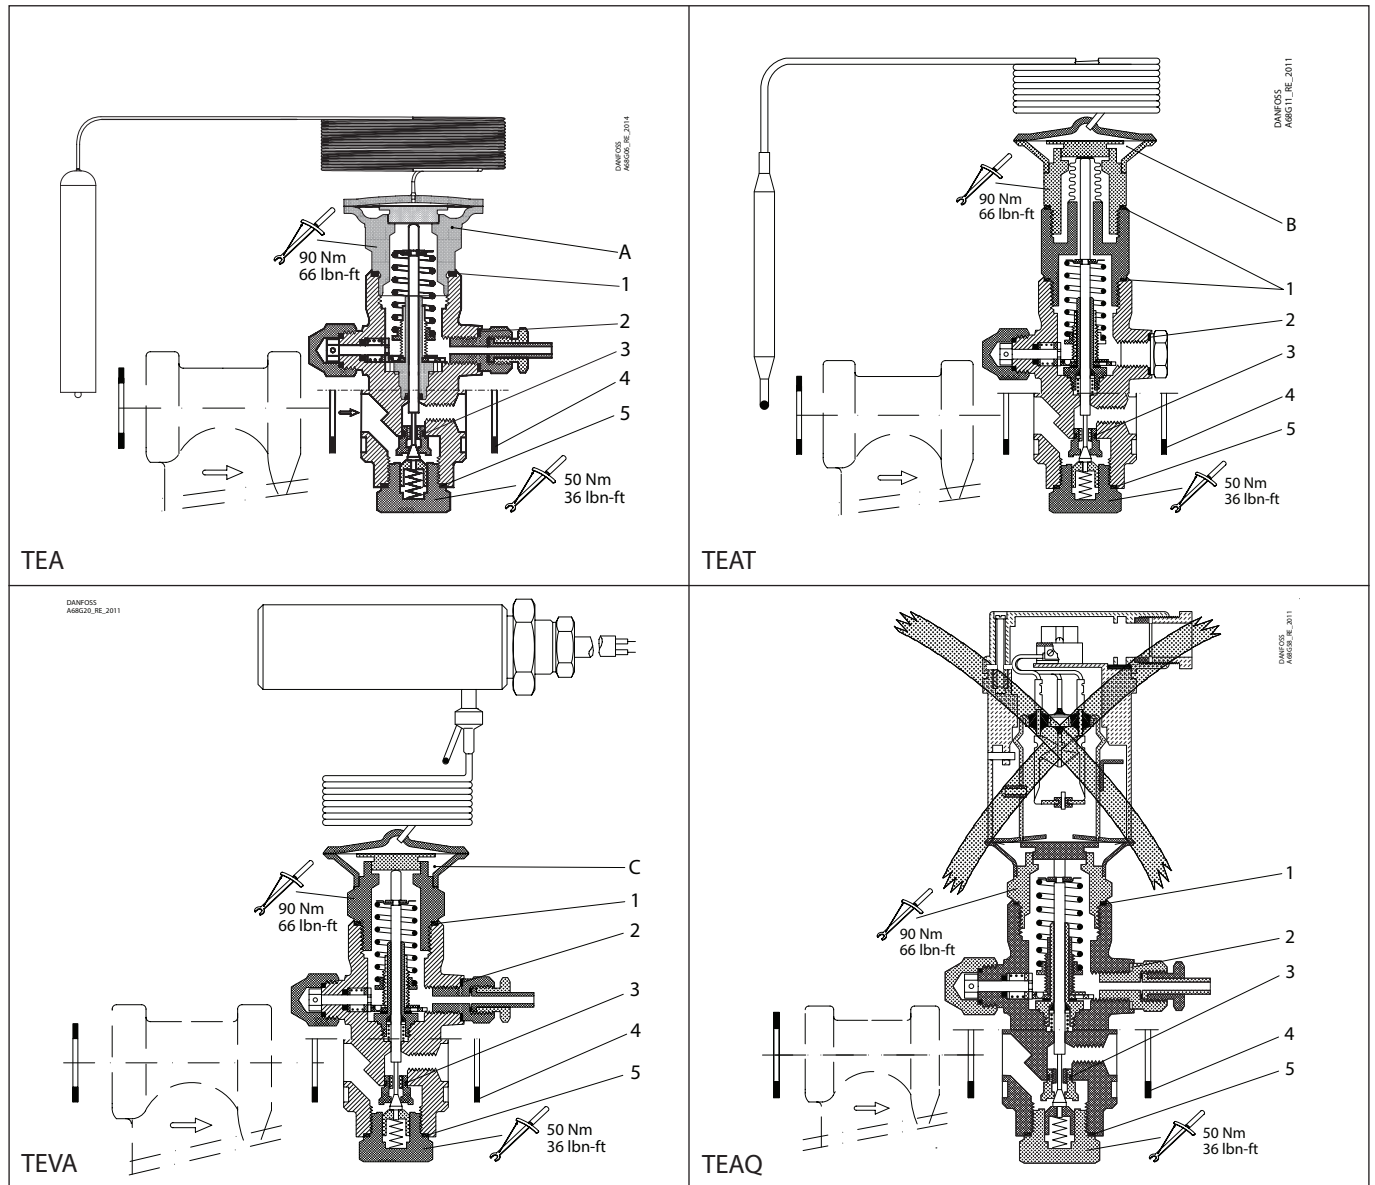

Repair kits, orifice:

Repair kit orifice contains all gaskets, O-rings, sealings and one orifice belonging to one valve size.
For detailed content, see specific pages mentioned above.

Repair kits, element:

Repair kit element contains all gaskets, O-rings, sealings and one element belonging to one valve size.
For detailed content, see specific pages mentioned above.

Inspection kit | Code number 068G0064
TEA, TEAT, TEVA and TEAQ, Size 20 and 85

Repair kit, orifice | Code numbers: 068G2050 / 068G2051 / 068G2052 / 068G2053 / 068G2054 / 068G2055 / 068G2056 / 068G2057 / 068G2058 / 068G2059
TEA, TEAT, TEVA and TEAQ, Size 20 and 85

<p>1</p> <p>— = Alu.</p> <p>Ø36 mm Ø1.42"</p> <p>Total no. = 2</p>	<p>2</p> <p>— = Alu.</p> <p>Ø17.5 mm Ø0.69"</p> <p>Total no. = 1</p>	<p>3 (size 20)</p> <p>Ø8 mm Ø0.32"</p> <p>Total no. = 1</p>	<p>3 (size 85)</p> <p>Ø9 mm Ø0.35"</p> <p>Total no. = 1</p>	<p>4 (size 20)</p> <p>— = Fibre</p> <p>Ø32 mm Ø1.26"</p> <p>Total no. = 3</p>
<p>4 (size 85)</p> <p>— = Fibre</p> <p>Ø39 mm Ø1.54"</p> <p>Total no. = 3</p>	<p>5</p> <p>— = Alu.</p> <p>Ø26 mm Ø1.02"</p> <p>Total no. = 1</p>	<p>6</p> <p>Total no. = 1</p>	<p>7</p> <p>Included in the repair kit 068G2050 only</p> <p>Total no. = 1</p>	

Repair kit, element | Code numbers: 068G3250 / 068G3252 / 068G3260 / 068G3261 / 068G3262
TEA, TEAT, TEVA and TEAQ, Size 20 and 85

<p>1</p> <p>▨ = Alu.</p> <p>Ø36 mm Ø1.42"</p> <p>Total no. = 2</p>	<p>2</p> <p>▨ = Alu.</p> <p>Ø17.5 mm Ø0.69"</p> <p>Total no. = 1</p>	<p>3 (size 20)</p> <p>Ø8 mm Ø0.32"</p> <p>Total no. = 1</p>	<p>3 (size 85)</p> <p>Ø9 mm Ø0.35"</p> <p>Total no. = 1</p>	<p>4 (size 20)</p> <p>▨ = Fibre</p> <p>Ø32 mm Ø1.26"</p> <p>Total no. = 3</p>	<p>4 (size 85)</p> <p>▨ = Fibre</p> <p>Ø39 mm Ø1.54"</p> <p>Total no. = 3</p>
<p>5</p> <p>▨ = Alu.</p> <p>Ø26 mm Ø1.02"</p> <p>Total no. = 1</p>	<p>6</p> <p>1 of A or 1 of B or 1 of C</p>	<p>Bulb strap</p> <p>Total no. = 1</p>			