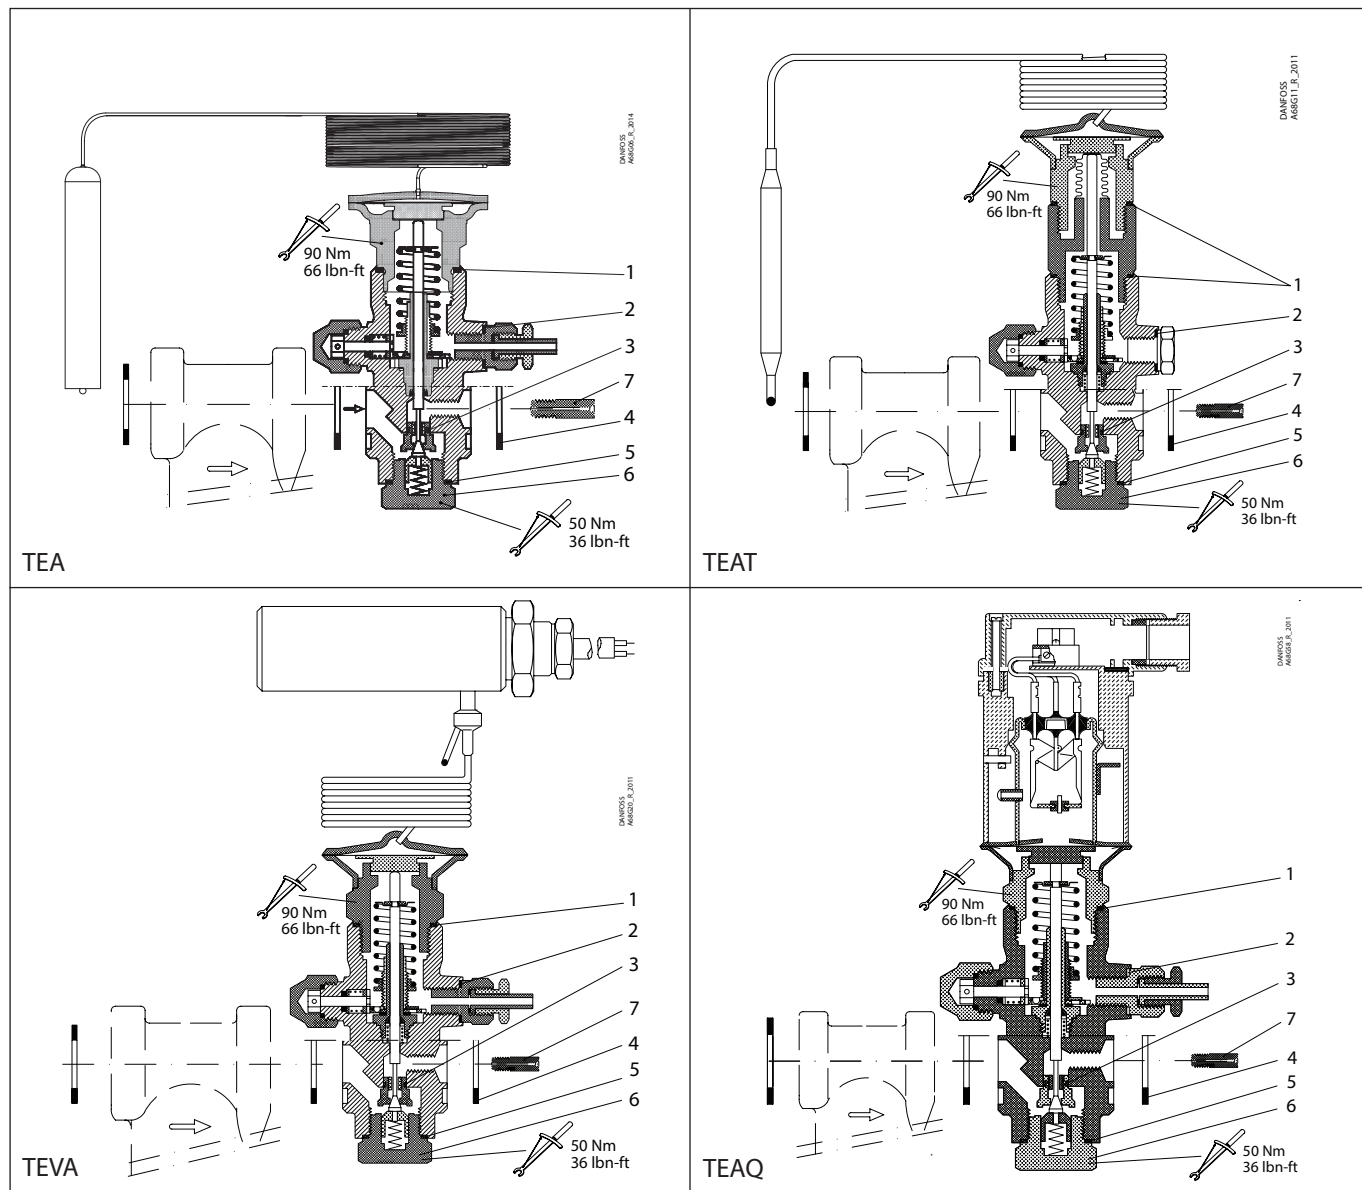

Repair kits, orifice:

Repair kit orifice contains all gaskets, O-rings, sealings and one orifice belonging to one valve size.
For detailed content, see specific pages mentioned above.

Repair kits, element:

Repair kit element contains all gaskets, O-rings, sealings and one element belonging to one valve size.
For detailed content, see specific pages mentioned above.

Inspection kit | Code number 068G0064
TEA, TEAT, TEVA and TEAQ, Size 20 and 85

Repair kit, orifice | Code numbers: 068G2050 / 068G2051 / 068G2052 / 068G2053 / 068G2054 / 068G2055 / 068G2056 / 068G2057 / 068G2058 / 068G2059
TEA, TEAT, TEVA and TEAQ, Size 20 and 85

<p>1</p> <p>— = Alu.</p> <p>Ø36 mm Ø1.42"</p> <p>Total no. = 2</p>	<p>2</p> <p>— = Alu.</p> <p>Ø17.5 mm Ø0.69"</p> <p>Total no. = 1</p>	<p>3 (size 20)</p> <p>Ø8 mm Ø0.32"</p> <p>Total no. = 1</p>	<p>3 (size 85)</p> <p>Ø9 mm Ø0.35"</p> <p>Total no. = 1</p>	<p>4 (size 20)</p> <p>— = Fibre</p> <p>Ø32 mm Ø1.26"</p> <p>Total no. = 3</p>
<p>4 (size 85)</p> <p>— = Fibre</p> <p>Ø39 mm Ø1.54"</p> <p>Total no. = 3</p>	<p>5</p> <p>— = Alu.</p> <p>Ø26 mm Ø1.02"</p> <p>Total no. = 1</p>	<p>6</p> <p>Total no. = 1</p>	<p>7</p> <p>Included in the repair kit 068G2050 only</p> <p>Total no. = 1</p>	

Repair kit, element | Code numbers: 068G3250 / 068G3252 / 068G3260 / 068G3261 / 068G3262
TEA, TEAT, TEVA and TEAQ, Size 20 and 85

<p>1</p> <p>▨ = Alu.</p> <p>Ø36 mm Ø1.42"</p> <p>Total no. = 2</p>	<p>2</p> <p>▨ = Alu.</p> <p>Ø17.5 mm Ø0.69"</p> <p>Total no. = 1</p>	<p>3 (size 20)</p> <p>Ø8 mm Ø0.32"</p> <p>Total no. = 1</p>	<p>3 (size 85)</p> <p>Ø9 mm Ø0.35"</p> <p>Total no. = 1</p>	<p>4 (size 20)</p> <p>▨ = Fibre</p> <p>Ø32 mm Ø1.26"</p> <p>Total no. = 3</p>	<p>4 (size 85)</p> <p>▨ = Fibre</p> <p>Ø39 mm Ø1.54"</p> <p>Total no. = 3</p>
<p>5</p> <p>▨ = Alu.</p> <p>Ø26 mm Ø1.02"</p> <p>Total no. = 1</p>	<p>6</p> <p>1 of A or 1 of B or 1 of C</p>	<p>Bulb strap</p> <p>Total no. = 1</p>			