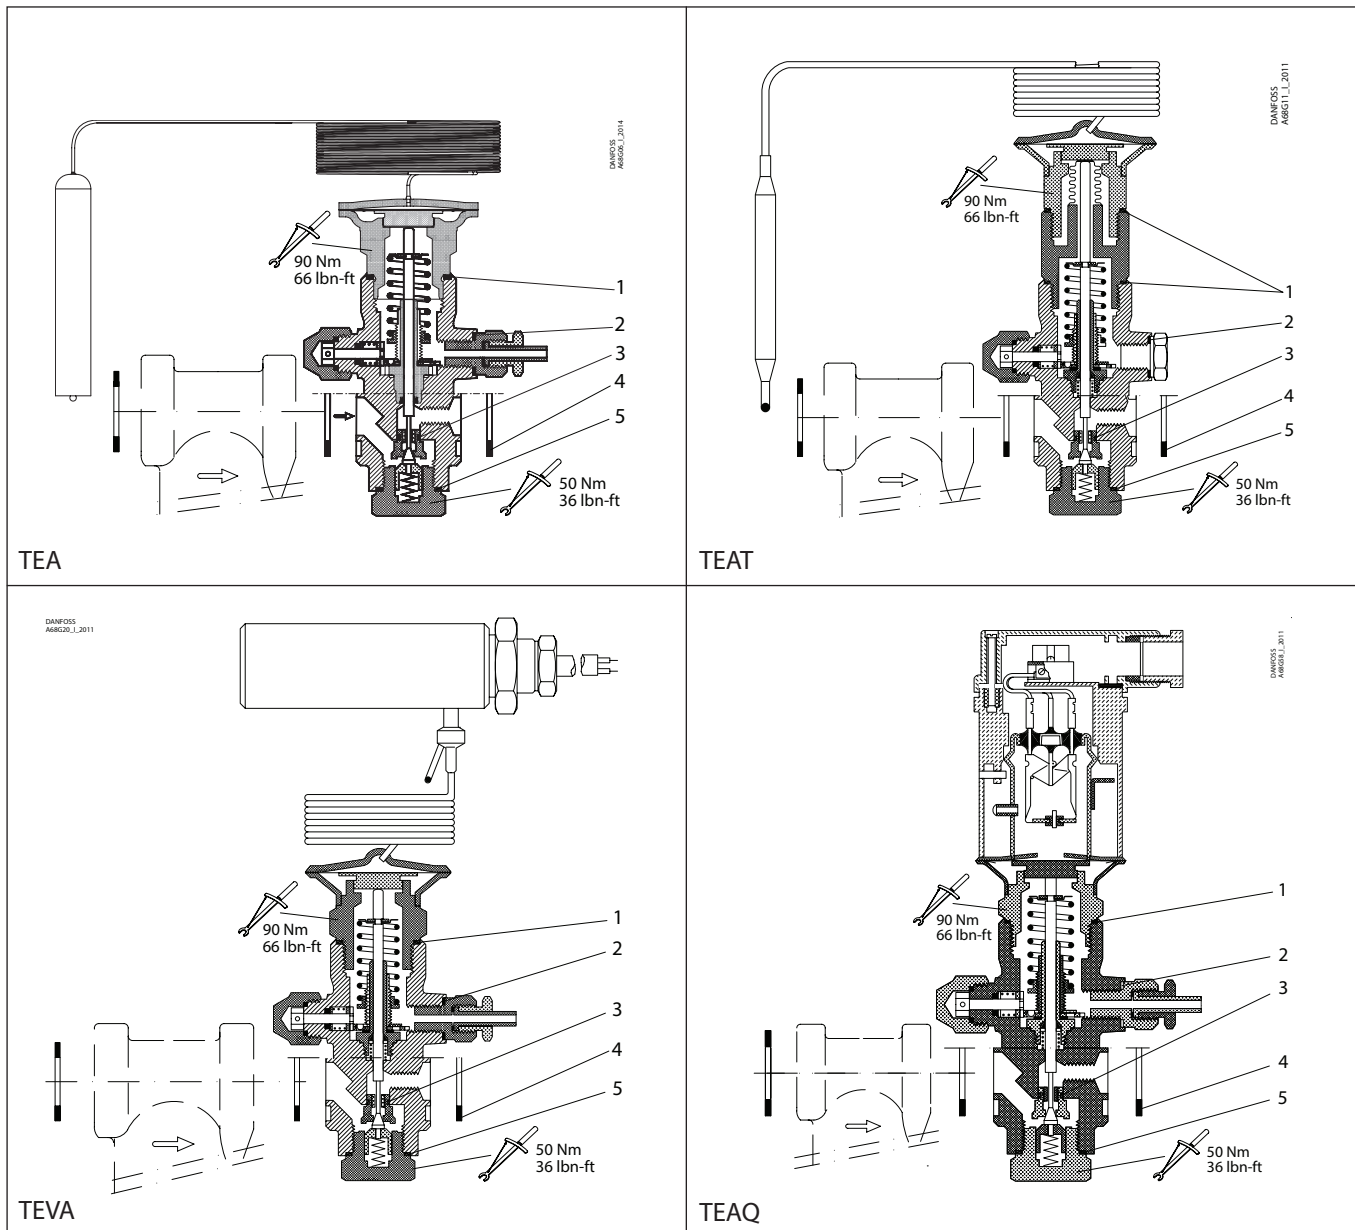

Repair kits, orifice:

Repair kit orifice contains all gaskets, O-rings, sealings and one orifice belonging to one valve size.
For detailed content, see specific pages mentioned above.

Repair kits, element:

Repair kit element contains all gaskets, O-rings, sealings and one element belonging to one valve size.
For detailed content, see specific pages mentioned above.

Inspection kit | Code number 068G0064
TEA, TEAT, TEVA and TEAQ, Size 20 and 85

Repair kit, orifice | Code numbers: 068G2050 / 068G2051 / 068G2052 / 068G2053 / 068G2054 / 068G2055 / 068G2056 / 068G2057 / 068G2058 / 068G2059
TEA, TEAT, TEVA and TEAQ, Size 20 and 85

<p>1</p> <p>— = Alu.</p> <p>Ø36 mm Ø1.42"</p> <p>Total no. = 2</p>	<p>2</p> <p>— = Alu.</p> <p>Ø17.5 mm Ø0.69"</p> <p>Total no. = 1</p>	<p>3 (size 20)</p> <p>Ø8 mm Ø0.32"</p> <p>Total no. = 1</p>	<p>3 (size 85)</p> <p>Ø9 mm Ø0.35"</p> <p>Total no. = 1</p>	<p>4 (size 20)</p> <p>— = Fibre</p> <p>Ø32 mm Ø1.26"</p> <p>Total no. = 3</p>
<p>4 (size 85)</p> <p>— = Fibre</p> <p>Ø39 mm Ø1.54"</p> <p>Total no. = 3</p>	<p>5</p> <p>— = Alu.</p> <p>Ø26 mm Ø1.02"</p> <p>Total no. = 1</p>	<p>6</p> <p>Total no. = 1</p>	<p>7</p> <p>Included in the repair kit 068G2050 only</p> <p>Total no. = 1</p>	

Repair kit, element | Code numbers: 068G3250 / 068G3252 / 068G3260 / 068G3261 / 068G3262
TEA, TEAT, TEVA and TEAQ, Size 20 and 85

<p>1</p> <p>▨ = Alu.</p> <p>Ø36 mm Ø1.42"</p> <p>Total no. = 2</p>	<p>2</p> <p>▨ = Alu.</p> <p>Ø17.5 mm Ø0.69"</p> <p>Total no. = 1</p>	<p>3 (size 20)</p> <p>Ø8 mm Ø0.32"</p> <p>Total no. = 1</p>	<p>3 (size 85)</p> <p>Ø9 mm Ø0.35"</p> <p>Total no. = 1</p>	<p>4 (size 20)</p> <p>▨ = Fibre</p> <p>Ø32 mm Ø1.26"</p> <p>Total no. = 3</p>	<p>4 (size 85)</p> <p>▨ = Fibre</p> <p>Ø39 mm Ø1.54"</p> <p>Total no. = 3</p>
<p>5</p> <p>▨ = Alu.</p> <p>Ø26 mm Ø1.02"</p> <p>Total no. = 1</p>	<p>6</p> <p>1 of A or 1 of B or 1 of C</p>	<p>Bulb strap</p> <p>Total no. = 1</p>			