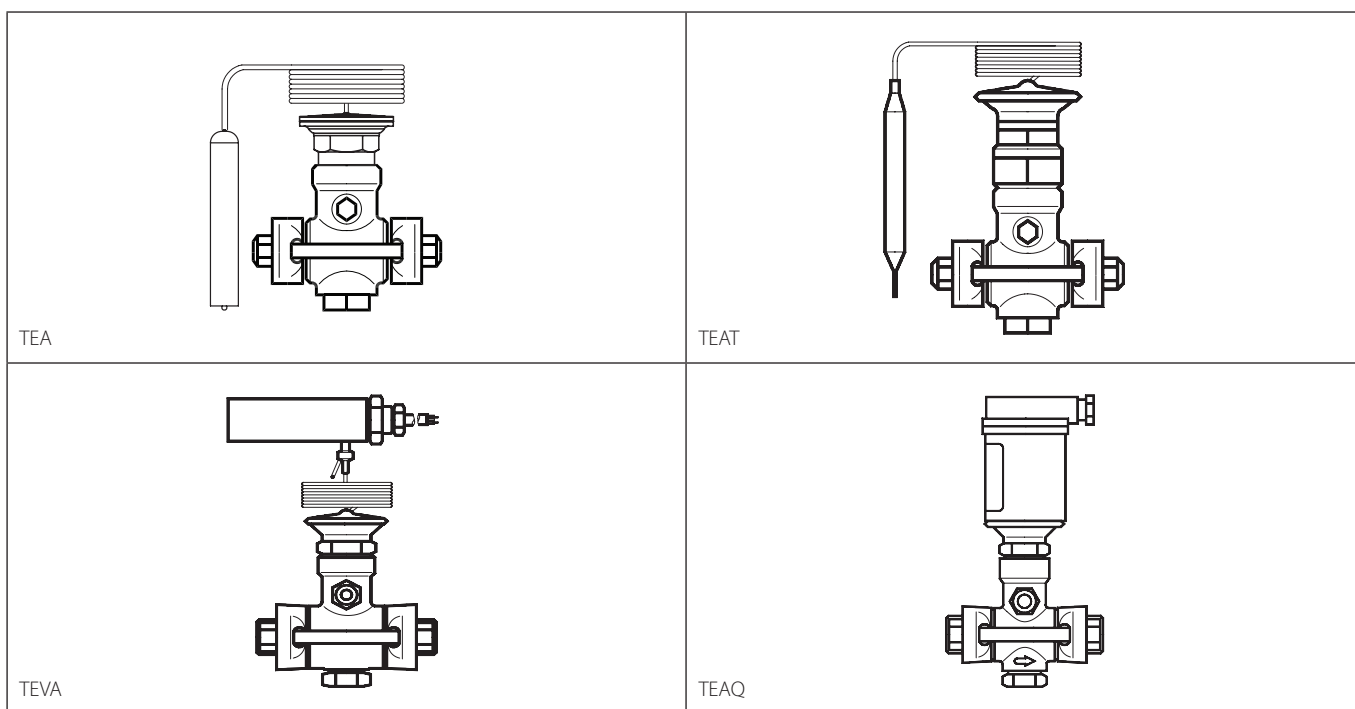

Data sheet

Spare parts and accessories

Expansion valves TEA, TEAT, TEVA and TEAQ, size 20 and 85

Valve type	Size	See details on page #	Code no.
Inspection kits			
TEA, TEAT, TEVA, TEAQ	All	2	068G0064
Repair kits, orifice			
TEA, TEAT, TEVA, TEAQ	20 - 1	3	068G2050
	20 - 2	3	068G2051
	20 - 3	3	068G2052
	20 - 5	3	068G2053
	20 - 8	3	068G2054
	20 - 12	3	068G2055
	20 - 20	3	068G2056
	85 - 33	3	068G2057
	85 - 55	3	068G2058
85 - 85	3	068G2059	

Valve type	Size	Temperature setting	See details on page #	Code no.
Repair kits, element				
TEA	All	-50 °C / 0 °C	4	068G3250
	All	-20 °C / +30 °C	4	068G3252
TEAT	All	+35 °C / +65 °C	4	068G3262
	All	+55 °C / +95 °C	4	068G3260
	All	+90 °C / +130 °C	4	068G3261

Repair kit element contains all gaskets, O-rings, sealings and one element belonging to one valve size.
For detailed content, see specific pages mentioned above.

Inspection kit | Code number 068G0064
TEA, TEAT, TEVA and TEAQ, Size 20 and 85