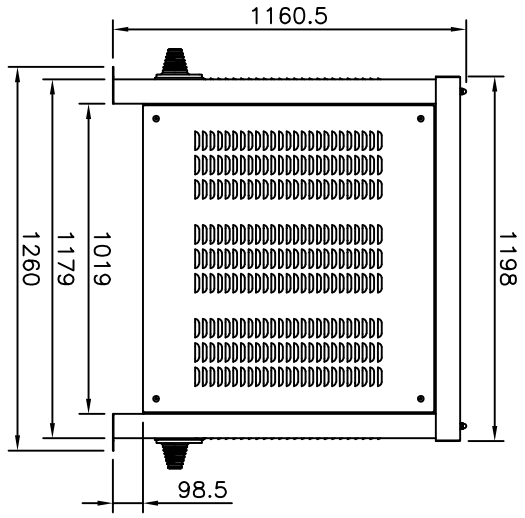

additional informations:  
 filter colour : RAL5008 / R9006  
 filter weight : 905kg

label:

d|11.05.16| Schr./File. | typelabel updated, Dantoss Postaddress included  
 c|17.11.14| Schr./File. | typelabel updated  
 b|25.03.13| Schr./Kor. | typelabel updated  
 a|01.10.10| KOR/ Lauer | approval added  
 date name amendment

Dimensions tolerated according to ISO 2768-m							
Tolerance class	0,5 to 3	from 3 to 6	from 6 to 30	from 30 to 120	from 120 to 400	from 400 to 1000	
m (middle)	±0,1	±0,1	±0,2	±0,3	±0,5	±0,8	

drawn	01.06.10	Kornau	Kornau	scale	1:20
checked	01.06.10	Bremer	Bremer	format	A4
	date	name	signature		

Dimensions B 1002059.2  
 sine-wave filter 690V 660A – IP23

order number	130B4157	drawing number	Z791004043	modi.	d	sheet	1/1
--------------	----------	----------------	------------	-------	---	-------	-----

Please observe protection clause to ISO 16016

dll dimensions mm