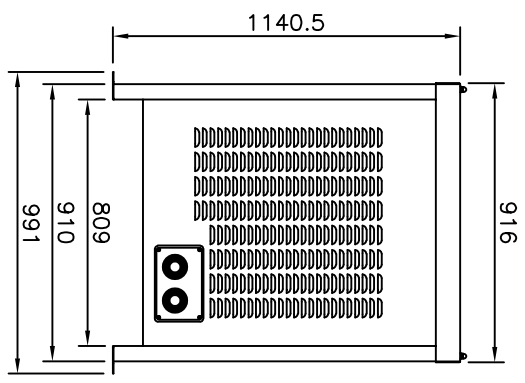

additional informations:  
 filter colour : RAL5008 / R9006  
 filter weight : 905kg

label:

d|11.05.16| Schr./File. | typelabel updated, Dantoss Postaddress included  
 c|17.11.14| Schr./File. | typelabel updated  
 b|25.03.13| Schr./Kor. | typelabel updated  
 a|01.10.10| KOR/ Lauer | approval added  
 date name amendment

Dimensions tolerated according to ISO 2768-m							
Tolerance class	0,5 to 3	from 3 to 6	from 6 to 30	from 30 to 120	from 120 to 400	from 400 to 1000	
m (middle)	±0,1	±0,1	±0,2	±0,3	±0,5	±0,8	

drawn	01.06.10	Kornau	Kornau	scale	1:20
checked	01.06.10	Bremer	Bremer	format	A4
	date	name	signature		

Dimensions B 1002059.2  
 sine-wave filter 690V 660A – IP23

order number	130B4157	drawing number	Z791004043	modi.	d	sheet	1/1
--------------	----------	----------------	------------	-------	---	-------	-----

Please observe protection clause to ISO 16016

dll dimensions mm