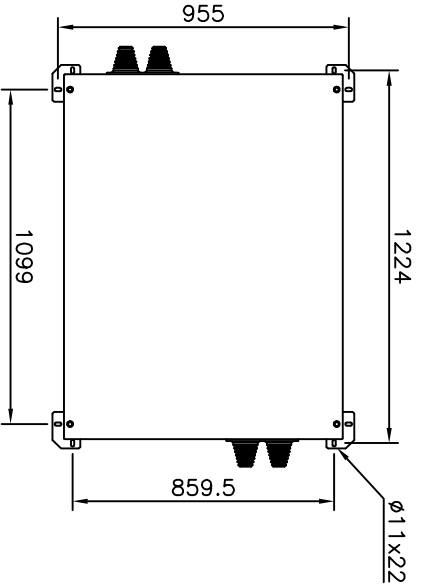

additional informations:  
 filter colour : RAL5008 / R9006  
 filter weight : 905kg

label:

d|11.05.16| Schr./File. | typelabel updated, Dantoss Postaddress included  
 c|17.11.14| Schr./File. | typelabel updated  
 b|25.03.13| Schr./Kor. | typelabel updated  
 a|01.10.10| KOR/ Lauer | approval added  
 date name amendment

Dimensions tolerated according to ISO 2768-m							
Tolerance class	0,5 to 3	from 3 to 6	from 6 to 30	from 30 to 120	from 120 to 400	from 400 to 1000	
m (middle)	±0,1	±0,1	±0,2	±0,3	±0,5	±0,8	

drawn	01.06.10	Kornau	Kornau	scale	1:20
checked	01.06.10	Bremer	Bremer	format	A4
	date	name	signature		

Dimensions B 1002059.2  
 sine-wave filter 690V 660A – IP23

order number	130B4157	drawing number	Z791004043	modi.	d	sheet	1/1
--------------	----------	----------------	------------	-------	---	-------	-----

Please observe protection clause to ISO 16016

dll dimensions mm